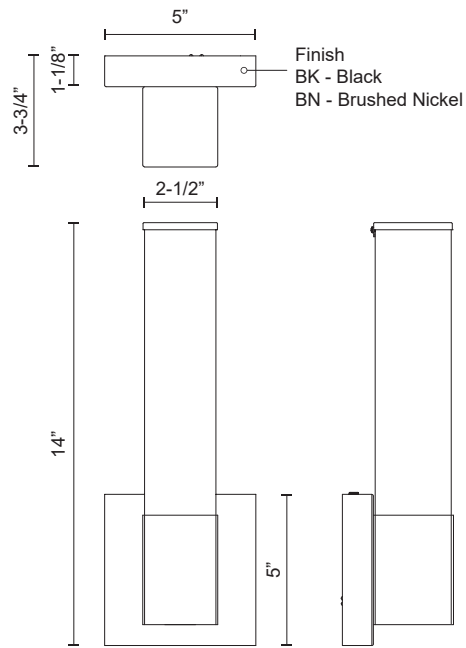

* For warranty information, please visit www.kuzcolighting.com/warranty

DESCRIPTION

The Vivi Bath Collection brings modern structure and subtle sophistication to any bath or vanity space. Its clean rectangular profile is accented by square metal details that add a hint of architectural style without overpowering. A built-in 5-color temperature switch (2700K-5000K) allows you to adjust the ambiance as needed. With integrated LED and a design that balances function and form, Vivi delivers crisp, even illumination with visual character.

- 5 Color Temperature Options – Choose between 2700K, 3000K, 3500K, 4000K, or 5000K with the built-in CCT switch.
- Integrated LED, No Bulbs Required – Efficient LED technology delivers bright light with zero maintenance.
- Rectangular Profile with Square Accents – Sharp lines and decorative details add modern architectural flair.
- Even, Glare-Free Illumination – Opal diffuser ensures smooth, shadow-free light for grooming and ambiance.
- Horizontal or Vertical Mounting – Versatile installation options for various bath layouts.

COMMENT