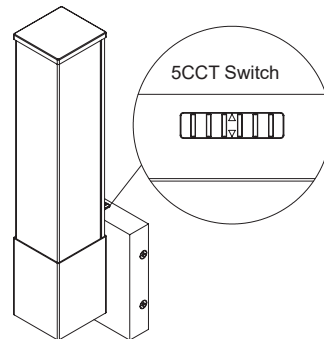

* For warranty information, please visit www.kuzcolighting.com/warranty

DESCRIPTION

The Vivi Bath Collection brings modern structure and subtle sophistication to any bath or vanity space. Its clean rectangular profile is accented by square metal details that add a hint of architectural style without overpowering. A built-in 5-color temperature switch (2700K-5000K) allows you to adjust the ambiance as needed. With integrated LED and a design that balances function and form, Vivi delivers crisp, even illumination with visual character.

- 5 Color Temperature Options – Choose between 2700K, 3000K, 3500K, 4000K, or 5000K with the built-in CCT switch.
- Integrated LED, No Bulbs Required – Efficient LED technology delivers bright light with zero maintenance.
- Rectangular Profile with Square Accents – Sharp lines and decorative details add modern architectural flair.
- Even, Glare-Free Illumination – Opal diffuser ensures smooth, shadow-free light for grooming and ambiance.
- Horizontal or Vertical Mounting – Versatile installation options for various bath layouts.

COMMENT