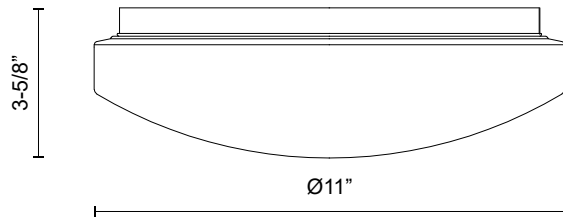

TIO
FM0711011ACR
FLUSH MOUNT

PROJECT

DESCRIPTION

The Tio Flush Mount Collection embraces pure simplicity with a clean, modern aesthetic designed to disappear seamlessly into its surroundings. Featuring a smooth, minimalist diffuser and a low profile silhouette, Tio delivers ample, functional illumination without visual distraction. Ideal for bedrooms, hallways, closets, and living spaces, this flush mount is a versatile lighting solution for spaces that call for understated design and dependable performance. Refined and unobtrusive, Tio offers customizable lighting in a timeless form that works effortlessly across a wide range of interiors.

SPECIFICATION DETAILS

| | |
|----------------------|---|
| Fixture Dimensions | D11" x H3-5/8" |
| Light Source | AC LED Module |
| Wattage | 17W |
| Total Lumens | 1200lm |
| Delivered Lumens | 1113lm |
| Voltage | 120V |
| Color Temperature | 3000K |
| CRI (Ra) | 90CRI |
| Optional Color Temps | 2700K - 5000K Available, Minimum Order Quantities Apply |
| LED Rated Life | 50,000 hours |
| Dimming | 100% - 10%, ELV Dimmer (Not Included) |
| Glass Details | Frosted Acrylic |
| Location | Dry |
| Mounting Style | All Orientation; Ceiling and Wall; |
| CEC Title 24 JA8 | Yes, JA8-2022 |
| Paint Finish | WH03 |
| Finish Option(s) | White |