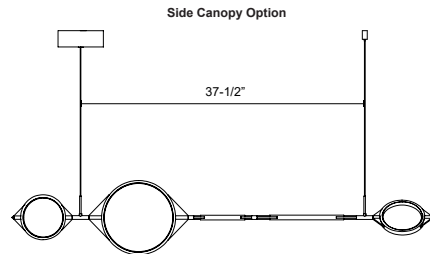

**SERIF
LP84457
PENDANTS**

PROJECT

DESCRIPTION

The Serif Collection features clean, angular geometrics colliding in harmony. Minimal yet impactful, the rings of light seem to float organically in air. Each piece of the Serif Collection is adjustable to fit your style, from minimal and clean uniform rings, to free-form. This versatility makes it the perfect mixture of both two- and three-dimensional art depending on the ring formations you create.

SPECIFICATION DETAILS

* For custom options, consult factory for details.

Fixture Dimensions	L55-5/8" x W9-3/4" x H3-1/4"
Light Source	LED with DC Driver
Wattage	37W
Total Lumens	2975lm
Delivered Lumens	BK-2035lm*
Voltage	120V
Color Temperature	3000K
CRI (Ra)	90CRI
Optional Color Temps	2700K - 5000K Available, Minimum Order Quantities Apply
LED Rated Life	50,000 hours
Dimming	100% - 10%, TRIAC or ELV Dimmer (Not Included)
Diffuser Details	Frosted Silicone Diffuser
Adjustable	Yes
Wire Length	120" Max
Wire Type	Black Coaxial Wire
Minimum Hang Height	8"
Location	Dry
Warranty	5 Years
Canopy Dimensions	D7-1/8" x H1-5/8"
Finish Option(s)	Black