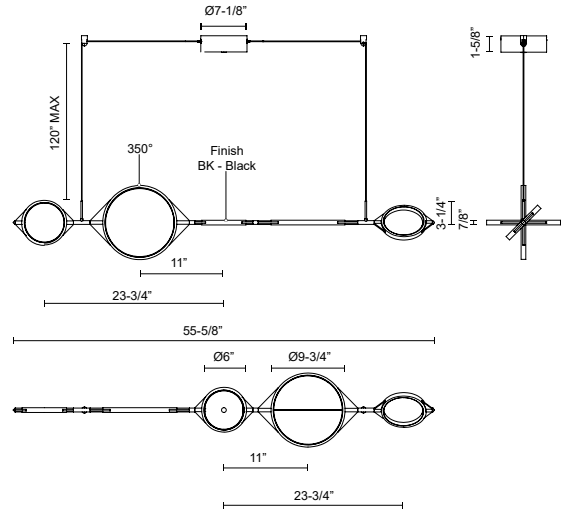

**SERIF
LP84457
PENDANTS**

PROJECT

DESCRIPTION

The Serif Collection features clean, angular geometrics colliding in harmony. Minimal yet impactful, the rings of light seem to float organically in air. Each piece of the Serif Collection is adjustable to fit your style, from minimal and clean uniform rings, to free-form. This versatility makes it the perfect mixture of both two- and three-dimensional art depending on the ring formations you create.

SPECIFICATION DETAILS

* For custom options, consult factory for details.

Fixture Dimensions	L55-5/8" x W9-3/4" x H3-1/4"
Light Source	LED with DC Driver
Wattage	37W
Total Lumens	2975lm
Delivered Lumens	BK-2035lm*
Voltage	120V
Color Temperature	3000K
CRI (Ra)	90CRI
Optional Color Temps	2700K - 5000K Available, Minimum Order Quantities Apply
LED Rated Life	50,000 hours
Dimming	100% - 10%, TRIAC or ELV Dimmer (Not Included)
Diffuser Details	Frosted Silicone Diffuser
Adjustable	Yes
Wire Length	120" Max
Wire Type	Black Coaxial Wire
Minimum Hang Height	8"
Location	Dry
Warranty	5 Years
Canopy Dimensions	D7-1/8" x H1-5/8"
Finish Option(s)	Black