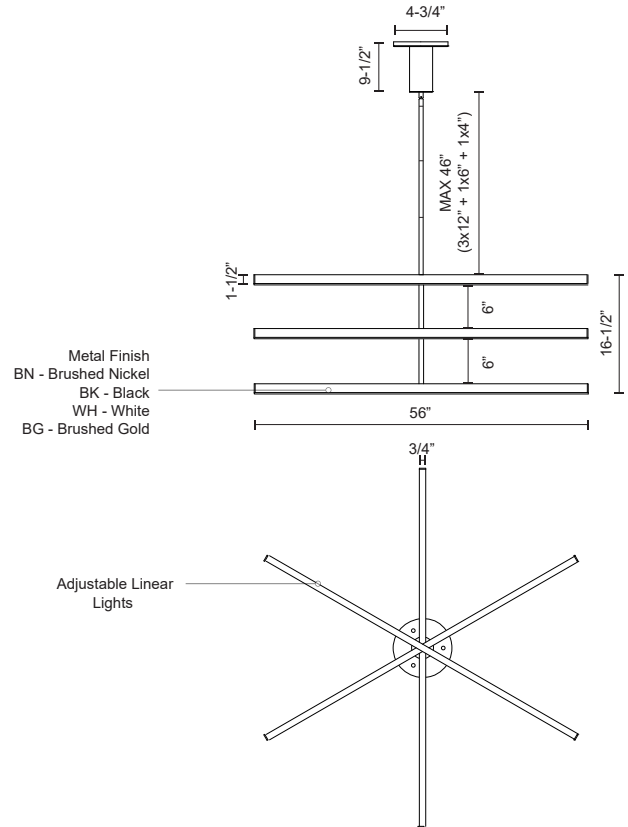

VEGA
CH10356
CHANDELIERS

PROJECT

DESCRIPTION

The linear lights can be configured at different heights and angles to create distinct sculptural orientations. Ordered into clean parallels or jumbled in playful asymmetry, Vega can be customized to complement any space.

CH10356-BG
Brushed Gold

CH10356-BK
Black

CH10356-BN
Brushed Nickel

CH10356-WH
White

SPECIFICATION DETAILS

* For custom options, consult factory for details.

Fixture Dimensions	L56" x W3/4" x H16-1/2"
Light Source	LED with DC Driver
Wattage	72W
Total Lumens	5740lm
Delivered Lumens	BK-3484lm; BN-5333lm; WH-5862lm;
Voltage	120V
Color Temperature	3000K
CRI (Ra)	90CRI
Optional Color Temps	2700K - 5000K Available, Minimum Order Quantities Apply
LED Rated Life	50,000 hours
Dimming	100% - 10%, TRIAC or ELV Dimmer (Not Included)
Diffuser Details	White Acrylic Diffuser
Adjustable	Yes
Rod Length	46" Max (3x12" + 1x6" + 1x4")
Ceiling Adaptor	Yes, Up to 45 Degrees
Location	Dry
Warranty	5 Years
CEC Title 24 JA8	Yes, JA8-19
Canopy Dimensions	D4-3/4" x H9-1/2"