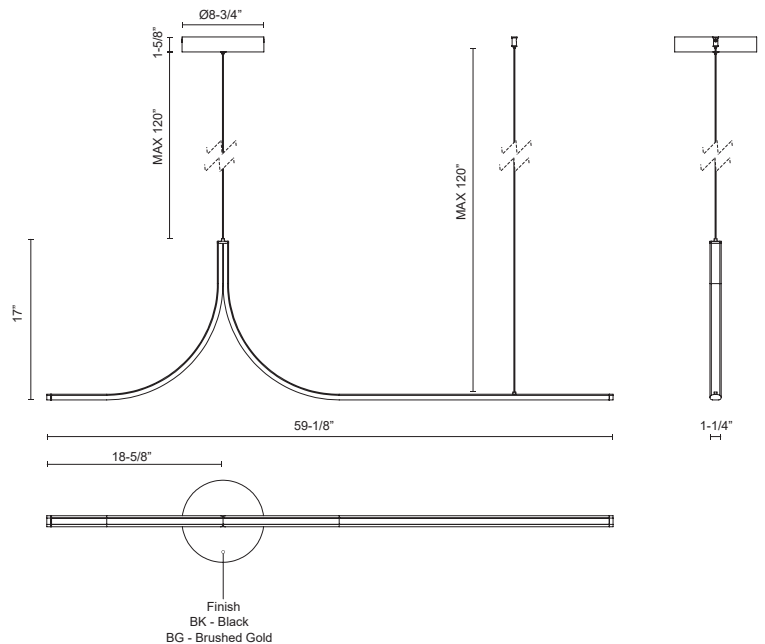

#### SPECIFICATION DETAILS

Fixture Dimensions	L59-1/8" x W1-1/4" x H17"
Light Source	LED with DC Driver
Wattage	30W
Total Lumens	2520lm
Delivered Lumens	BK-1530lm*; BG-1880lm*
Voltage	120-277V
Color Temperature	3000K
CRI (Ra)	90CRI
Optional Colour Temp	2700K - 5000K Available, Minimum Order Quantities Apply
LED Rated Life	50,000 hours
Dimming	100% - 10%, TRIAC or ELV Dimmer (Not Included) or 0-10V Dimmer (Not Included)
CEC Title 24 JA8	Yes, JA8-2022
Wire Length	120" Max
Wire Type	Black Wire
Minimum Hang Height	24"
Location	Dry
Illumination Direction	Down
Sloped Ceiling Adaptable	Yes
Adjustable	Yes
Paint Finish	BK02; BG01
Material	Aluminum + Polymeric Material
Canopy Dimensions	D8-3/4" x H1-5/8"
Diffuser Details	White Silicone Diffuser