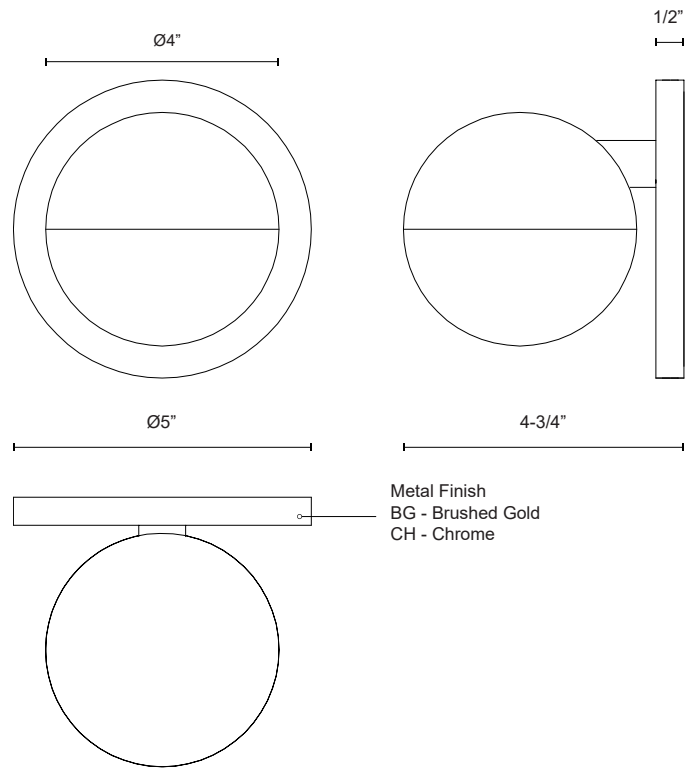

**PLUTO
WS47305**

WALL

PROJECT

WS47305-BG
Brushed Gold

WS47305-CH
Chrome

SPECIFICATION DETAILS

Fixture Dimensions	D5" x E4-3/4"
Light Source	AC LED Module
Wattage	6W
Total Lumens	400lm
Delivered Lumens	BG-318lm; CH-320lm;
Voltage	120V
Color Temperature	3000K
CRI (Ra)	90CRI
Optional Color Temps	2700K - 5000K Available, Minimum Order Quantities Apply
LED Rated Life	50,000 hours
Dimming	100% - 10%, ELV Dimmer (Not Included)
Glass Details	Frosted Interior Clear Glass
Location	Dry
Illumination Direction	Downlight
Mounting Style	All Orientation; Wall;
CEC Title 24 JA8	Yes, JA8-2022
Canopy Dimensions	D5" x E1/2"
Paint Finish	BG01; CH01;

* For custom options, consult factory for details.

* For warranty information, please visit www.kuzcolighting.com/warranty

DESCRIPTION

A timeless spherical geometry is inherent to the Pluto pendant. A split line at the globe equator separates complementary plated LED housing from translucent acrylic diffuser. The multiple color options make the fixture a perfect furnishing accent or, in multiples, a focal point.