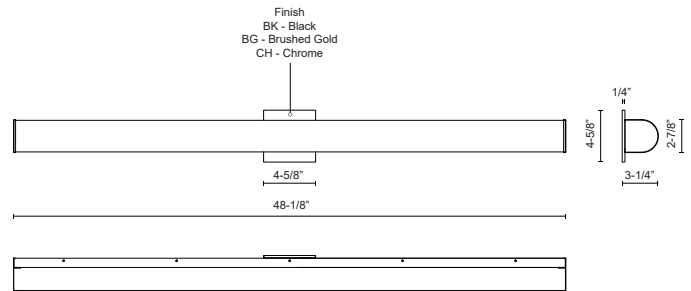

LONGITUDE VL61248

VANITY

PROJECT

DESCRIPTION

An extruded rounded diffuser surrounds the LED source of the geometric vanity fixture and gently spreads light. Enclosed at the ends by two thick caps the design is characterized by minimal details and clever features. During installation the lamp assembly may slide on the mounting track to allow for ideal positioning. Adding to the versatile function are the multiple fixture lengths and mounting orientations. Optional installation without backplate for smaller junction boxes.

SPECIFICATION DETAILS

Fixture Dimensions	W48-1/8" x H2-7/8" x E3-1/4"
Height from center	24"
Light Source	AC LED Module
Wattage	59W
Total Lumens	4760lm
Delivered Lumens	BG-3695lm*; BK-3540lm; CH-3810lm*;
Voltage	120V
Color Temperature	3000K
CRI (Ra)	90CRI
Optional Color Temps	2700K - 5000K Available, Minimum Order Quantities Apply
LED Rated Life	50,000 hours
Dimming	100% - 10%, ELV Dimmer (Not Included)
Diffuser Details	White Acrylic Diffuser
ADA Compliant	Yes
Location	Damp
Illumination Direction	Front
Mounting Style	Wall Mount, All Orientation
CEC Title 24 JA8	Yes, JA8-2022
Canopy Dimensions	W4-5/8" x H4-5/8" x E1/4"
Material	Aluminum + Steel
Paint Finish	BG01; BK01; CH01;

* For custom options, consult factory for details.

* For warranty information, please visit www.kuzcolighting.com/warranty

KUZCO

CANADA: 19054 28TH AVENUE - SURREY, BC V3Z 6M3

USA: 3035 E. LONE MOUNTAIN ROAD - LAS VEGAS, NV 89081

WWW.KUZCOLIGHTING.COM

© 2024 KUZCO LIGHTING. ALL RIGHTS RESERVED.

COMMENT