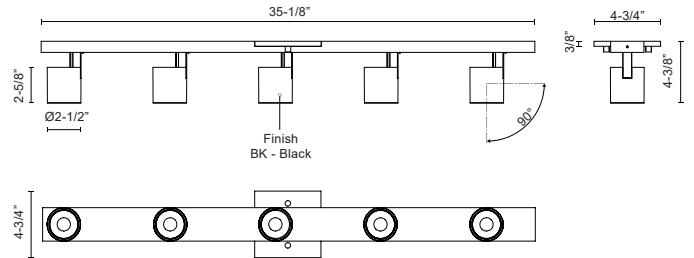

ARNOLD TR19035-5CCT-UNV-010

TRACK

PROJECT

SPECIFICATION DETAILS

Fixture Dimensions	L35-1/8" x W4-3/4" x H4-3/8"
Light Source	LED with DC Driver
Wattage	50W
Total Lumens	5250lm
Delivered Lumens	3665lm*
Voltage	120-277V
Color Temperature	Selectable CCT 2700K/3000K/3500K/4000K/5000K
CRI (Ra)	90CRI
LED Rated Life	50,000 hours
Dimming	100% - 10%, TRIAC or ELV Dimmer (Not Included) or 0-10V Dimmer (Not Included)
Diffuser Details	Clear Acrylic TIR Optics
Location	Damp
Illumination Direction	Down
Mounting Style	Ceiling Only
Material	Aluminum + Steel
Paint Finish	BK01
Canopy Dimensions	L4-3/4" x W4-3/4" x H3/8"

* For custom options, consult factory for details.

* For warranty information, please visit www.kuzcolighting.com/warranty

DESCRIPTION

Elevate your space with the Arnold fixed track collection. Featuring three or five cylinder models seamlessly integrated onto a sleek backplate. Arnold brings a touch of contemporary style any room with its refined, adjustable design for task lighting that suits the needs of your space.

- Sleek, modern design
- Adjustable heads
- Matte Black finish
- Integrated LED, no need for bulbs

KUZCO

CANADA: 19054 28TH AVENUE - SURREY, BC V3Z 6M3
USA: 3035 E. LONE MOUNTAIN ROAD - LAS VEGAS, NV 89081

WWW.KUZCOLIGHTING.COM

© 2024 KUZCO LIGHTING. ALL RIGHTS RESERVED.

COMMENT