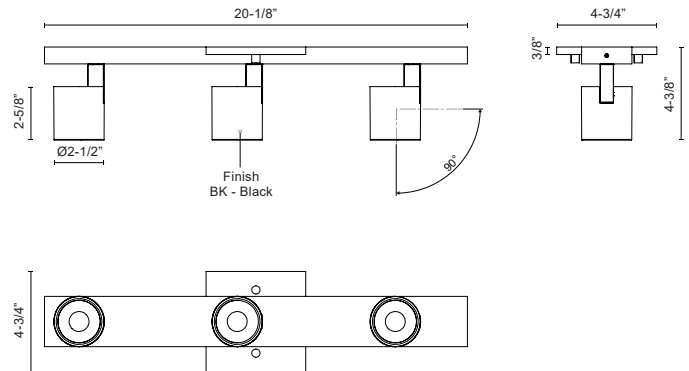

ARNOLD TR19021-5CCT-UNV-010

TRACK

PROJECT

SPECIFICATION DETAILS

Fixture Dimensions	L20-1/8" x W4-3/4" x H4-3/8"
Light Source	LED with DC Driver
Wattage	30W
Total Lumens	3150lm
Delivered Lumens	2244lm
Voltage	120-277V
Color Temperature	Selectable CCT 2700K/3000K/3500K/4000K/5000K
CRI (Ra)	90CRI
LED Rated Life	50,000 hours
Dimming	100% - 10%, TRIAC or ELV Dimmer (Not Included) or 0-10V Dimmer (Not Included)
Diffuser Details	Clear Acrylic TIR Optics
Location	Damp
Illumination Direction	Down
Mounting Style	Ceiling Only
Canopy Dimensions	L4-3/4" x W4-3/4" x H3/8"
Material	Aluminum + Steel
Paint Finish	BK01

* For custom options, consult factory for details.

* For warranty information, please visit www.kuzcolighting.com/warranty

DESCRIPTION

Elevate your space with the Arnold fixed track collection. Featuring three or five cylinder models seamlessly integrated onto a sleek backplate. Arnold brings a touch of contemporary style any room with its refined, adjustable design for task lighting that suits the needs of your space.

- Sleek, modern design
- Adjustable heads
- Matte Black finish
- Integrated LED, no need for bulbs

KUZCO

CANADA: 19054 28TH AVENUE - SURREY, BC V3Z 6M3
USA: 3035 E. LONE MOUNTAIN ROAD - LAS VEGAS, NV 89081

WWW.KUZCOLIGHTING.COM

© 2024 KUZCO LIGHTING. ALL RIGHTS RESERVED.

COMMENT