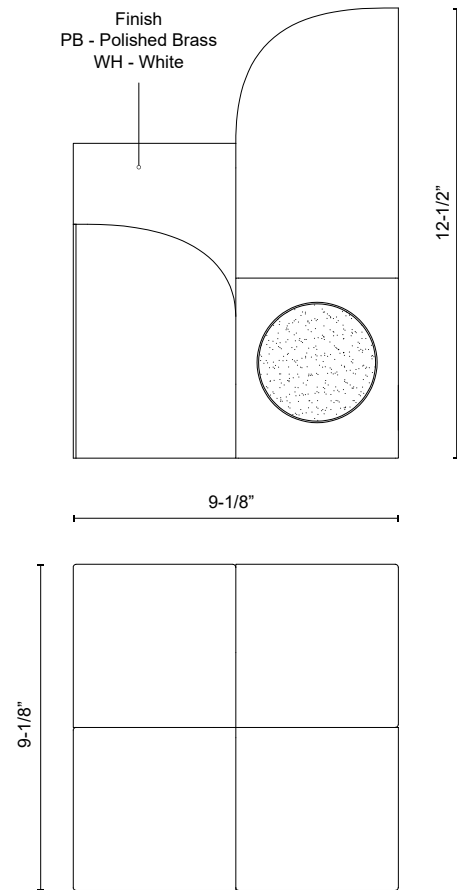

GYPSUM
TL82412
TABLE LAMPS

PROJECT

SPECIFICATION DETAILS

Fixture Dimensions	L9-1/8" x W9-1/8" x H12-1/2"
Light Source	LED
Wattage	20W
Total Lumens	1430lm
Delivered Lumens	750lm
Voltage	120V
Color Temperature	2700K
CRI (Ra)	90CRI
Optional Color Temps	2700K - 5000K Available, Minimum Order Quantities Apply
LED Rated Life	50,000 hours
Dimming	Non-Dimming, ON/OFF Switch Only
Diffuser Details	Frosted Acrylic Lens
Wire Length	72" Max
Location	Dry
Illumination Direction	Omni-directional
Material	Steel + Acrylic
Paint Finish	PB; WH01;

* For custom options, consult factory for details.

* For warranty information, please visit www.kuzcolighting.com/warranty

DESCRIPTION

Introducing Gypsum, a mesmerizing table lamp from the mind of Sean Brown, part of his exclusive Curves home collection. Crafted with sleek archways and rounded acrylic diffusers, its UFO-like design captivates any space with a blend of modernity and elegance. Available in polished brass or pristine white finishes, Gypsum promises to illuminate your home with unparalleled style.

- Polished Brass or White Finish
- Soft Acrylic Diffusers
- Integrated LED, No Need for Bulbs
- 2700K Warm White Light

KUZCO

CANADA: 19054 28TH AVENUE - SURREY, BC V3Z 6M3
USA: 3035 E. LONE MOUNTAIN ROAD - LAS VEGAS, NV 89081

WWW.KUZCOLIGHTING.COM

© 2024 KUZCO LIGHTING. ALL RIGHTS RESERVED.

COMMENT