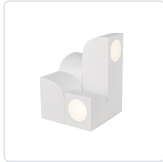

**GYPSUM**  
**TL82412**  
**TABLE LAMPS**

PROJECT

TL82412-PB  
 Polished Brass

TL82412-WH  
 White

**SPECIFICATION DETAILS**

<b>Fixture Dimensions</b>	L9-1/8" x W9-1/8" x H12-1/2"
<b>Light Source</b>	LED
<b>Wattage</b>	20W
<b>Total Lumens</b>	1430lm
<b>Delivered Lumens</b>	750lm
<b>Voltage</b>	120V
<b>Color Temperature</b>	2700K
<b>CRI (Ra)</b>	90CRI
<b>Optional Color Temps</b>	2700K - 5000K Available, Minimum Order Quantities Apply
<b>LED Rated Life</b>	50,000 hours
<b>Dimming</b>	Non-Dimming, ON/OFF Switch Only
<b>Diffuser Details</b>	Frosted Acrylic Lens
<b>Wire Length</b>	72" Max
<b>Location</b>	Dry
<b>Illumination Direction</b>	Omni-directional
<b>Material</b>	Steel + Acrylic
<b>Paint Finish</b>	PB; WH01;

\* For custom options, consult factory for details.

\* For warranty information, please visit [www.kuzcolighting.com/warranty](http://www.kuzcolighting.com/warranty)

**DESCRIPTION**

Introducing Gypsum, a mesmerizing table lamp from the mind of Sean Brown, part of his exclusive Curves home collection. Crafted with sleek archways and rounded acrylic diffusers, its UFO-like design captivates any space with a blend of modernity and elegance. Available in polished brass or pristine white finishes, Gypsum promises to illuminate your home with unparalleled style.

- Polished Brass or White Finish
- Soft Acrylic Diffusers
- Integrated LED, No Need for Bulbs
- 2700K Warm White Light

**KUZCO**

CANADA: 19054 28TH AVENUE - SURREY, BC V3Z 6M3  
 USA: 3035 E. LONE MOUNTAIN ROAD - LAS VEGAS, NV 89081