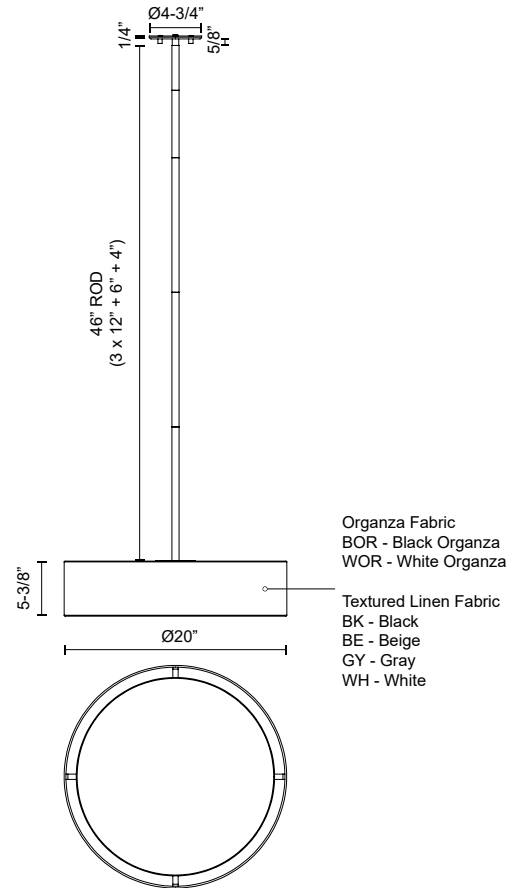

KUZCO

CANADA: 19054 28TH AVENUE - SURREY, BC V3Z 6M3

USA: 3035 E. LONE MOUNTAIN ROAD - LAS VEGAS, NV 89081

WWW.KUZCOLIGHTING.COM

© 2016 KUZCO LIGHTING. ALL RIGHTS RESERVED.

COMMENT