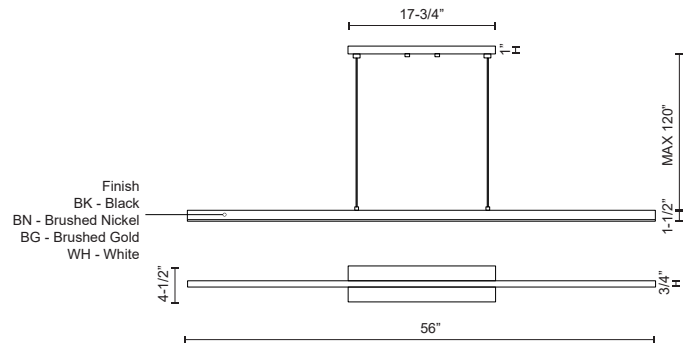

VEGA LP10356

PENDANTS

PROJECT

LP10356-BK
Black

LP10356-BG
Brushed Gold

LP10356-BN
Brushed Nickel

LP10356-WH
White

SPECIFICATION DETAILS

Fixture Dimensions	L56" x W3/4" x H1-1/2"
Light Source	AC LED Module
Wattage	38W
Total Lumens	2990lm
Delivered Lumens	BK-1313lm; BN-2009lm; WH-2209lm;
Voltage	120V
Color Temperature	3000K
CRI (Ra)	90CRI
Optional Color Temps	2700K - 5000K Available, Minimum Order Quantities Apply
LED Rated Life	50,000 hours
Dimming	100% - 10%, ELV Dimmer (Not Included)
Diffuser Details	White Acrylic Diffuser
Adjustable	Yes
Wire Length	120" Max
Wire Type	Clear SSL Wire
Minimum Hang Height	6"
Sloped Ceiling Adaptable	Yes
Location	Dry
CEC Title 24 JA8	Yes, JA8-2022
Canopy Dimensions	L17-3/4" x W4-1/2" x H1"
Paint Finish	BG01; BK02; BN02; WH02;

* For custom options, consult factory for details.

* For warranty information, please visit www.kuzcolighting.com/warranty

DESCRIPTION

Slim state-of-the-art linear LED pendant brings sophistication to any room it is installed in. Available in brushed nickel, brushed gold, black, and white metal finishes with full length linear frosted acrylic diffuser which when lit diffuses the light evenly below. Provided with our powerful 120V AC LED technology, Available in two different sizes and wall sconces, see series for more details.