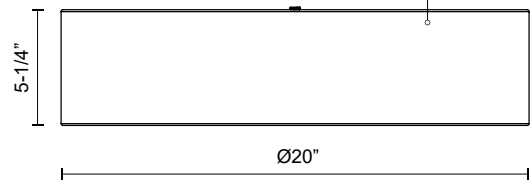

Organza Fabric  
 BOR - Black Organza  
 WOR - White Organza

Textured Linen Fabric  
 BK - Black  
 BE - Beige  
 GY - Gray  
 WH - White

**SPECIFICATION DETAILS**

<b>Fixture Dimensions</b>	D20" x H5-1/4"
<b>Light Source</b>	AC LED Module
<b>Wattage</b>	30W
<b>Total Lumens</b>	2380lm
<b>Delivered Lumens</b>	BE-1583lm; BK-1361lm; BOR-1216lm; GY-1308lm; WH-1674lm; WOR-1889lm;
<b>Voltage</b>	120V
<b>Color Temperature</b>	Selectable CCT 2700K/3000K/3500K/4000K/5000K
<b>CRI (Ra)</b>	90CRI
<b>LED Rated Life</b>	50,000 hours
<b>Dimming</b>	100% - 10%, ELV Dimmer (Not Included)
<b>Diffuser Details</b>	White Acrylic Diffuser
<b>Shade Details</b>	Organza Shade; Textured Linen Shade;
<b>Wire Length</b>	60"
<b>Location</b>	Dry
<b>Illumination Direction</b>	Downlight
<b>CEC Title 24 JA8</b>	Yes, JA8-2022
<b>Paint Finish</b>	WH03