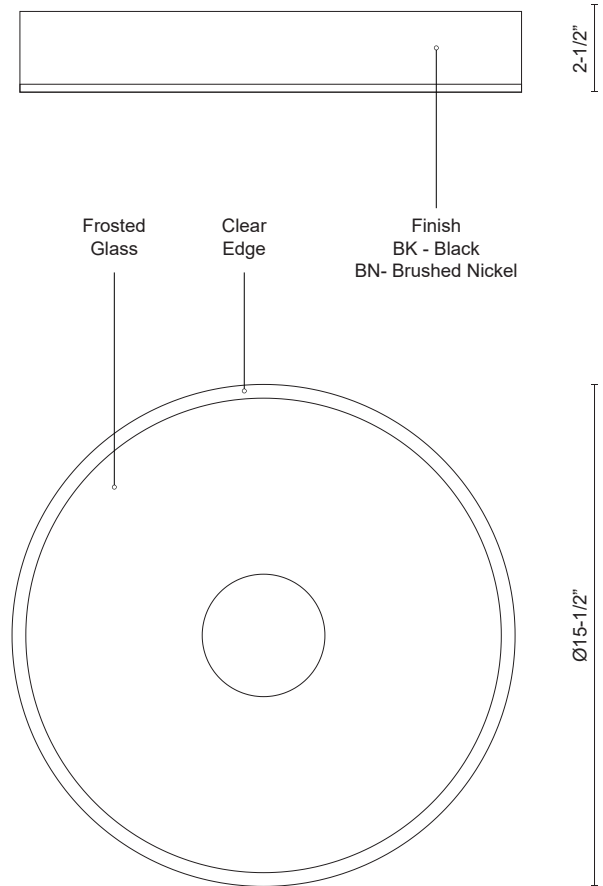

PARKER
FM7616-5CCT
 FLUSH MOUNT

PROJECT

FM7616-BK-5CCT
Black

FM7616-BN-5CCT
Brushed Nickel

SPECIFICATION DETAILS

Fixture Dimensions	D15-1/2" x H2-1/2"
Light Source	AC LED Module
Wattage	30W
Total Lumens	2000lm
Delivered Lumens	BK-1322lm; BN-1589lm;
Voltage	120V
Color Temperature	Selectable CCT 2700K/3000K/3500K/4000K/5000K
CRI (Ra)	90CRI
LED Rated Life	50,000 hours
Dimming	100% - 10%, ELV Dimmer (Not Included)
Glass Details	Frosted Glass
Location	Dry
Illumination Direction	Downlight
Mounting Style	All Orientation; Ceiling and Wall;
CEC Title 24 JA8	Yes, JA8-2022
Paint Finish	BN01

* For custom options, consult factory for details.

* For warranty information, please visit www.kuzcolighting.com/warranty

DESCRIPTION

Clean sophisticated design with perfect aspect for any room. This LED flush mount design includes a fine brushed nickel or black finish, round frosted glass with crystal clear edges around the trim of glass and equipped with our powerful 120V AC LED technology. May be mounted on the ceiling or wall locations, available in three sizes see series for more information.