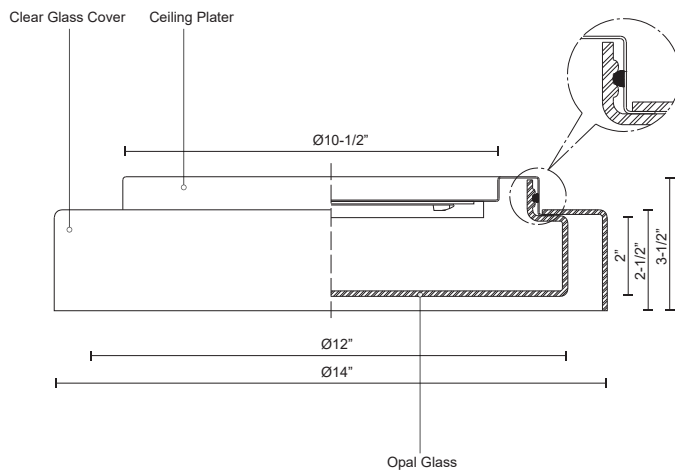

ASTON
FM48614-5CCT
 FLUSH MOUNT

PROJECT

DESCRIPTION

Clear round aesthetic glass. Opal glass cylindrical diffuser. Powder-coated white steel ceiling plate. Down light. Custom options available.

SPECIFICATION DETAILS

Fixture Dimensions	D14" x H3-1/2"
Light Source	AC LED Module
Wattage	24W
Total Lumens	2160lm
Delivered Lumens	1436lm
Voltage	120V
Color Temperature	Selectable CCT 2700K/3000K/3500K/4000K/5000K
CRI (Ra)	90CRI
LED Rated Life	50,000 hours
Dimming	100% - 10%, ELV Dimmer (Not Included)
Shade Details	Clear Glass Shade
Glass Details	Opal Glass
Location	Dry
Mounting Style	Wall Mount, All Orientation
Illumination Direction	Downlight
CEC Title 24 JA8	Yes, JA8-2022
Paint Finish	WH01
Finish Option(s)	Clear