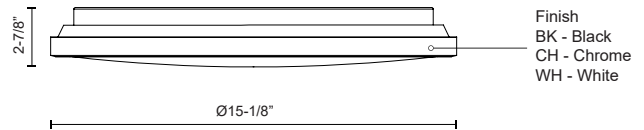

BROOK FM43315-5CCT

FLUSH MOUNT

PROJECT

FM43315-CH-5CCT
Chrome

FM43315-WH-5CCT
White

FM43315-BK-5CCT
Black

DESCRIPTION

Circular steel base with polymeric body, frosted acrylic lens. Available in chrome, white or black finish.

Finish
BK - Black
CH - Chrome
WH - White

SPECIFICATION DETAILS

Fixture Dimensions	D15-1/8" x H2-7/8"
Light Source	AC LED Module
Wattage	30W
Total Lumens	2550lm
Delivered Lumens	BK-1463lm; CH-1476lm; WH-1622lm;
Voltage	120V
Color Temperature	Selectable CCT 2700K/3000K/3500K/4000K/5000K
CRI (Ra)	90CRI
LED Rated Life	50,000 hours
Dimming	100% - 10%, ELV Dimmer (Not Included)
Diffuser Details	Frosted acrylic diffuser
Location	Dry
Illumination Direction	Downlight
Mounting Style	All Orientation; Ceiling and Wall;
CEC Title 24 JA8	Yes, JA8-2022
Paint Finish	BK01; CH01;