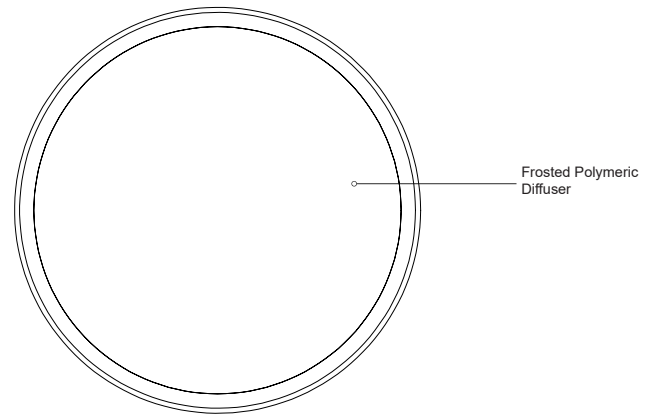

BROOK FM43315-5CCT

FLUSH MOUNT

PROJECT

FM43315-CH-5CCT
Chrome

FM43315-WH-5CCT
White

FM43315-BK-5CCT
Black

DESCRIPTION

Circular steel base with polymeric body, frosted acrylic lens. Available in chrome, white or black finish.

Finish
BK - Black
CH - Chrome
WH - White

SPECIFICATION DETAILS

Fixture Dimensions	D15-1/8" x H2-7/8"
Light Source	AC LED Module
Wattage	30W
Total Lumens	2550lm
Delivered Lumens	BK-1463lm; CH-1476lm; WH-1622lm;
Voltage	120V
Color Temperature	Selectable CCT 2700K/3000K/3500K/4000K/5000K
CRI (Ra)	90CRI
LED Rated Life	50,000 hours
Dimming	100% - 10%, ELV Dimmer (Not Included)
Diffuser Details	Frosted acrylic diffuser
Location	Dry
Illumination Direction	Downlight
Mounting Style	All Orientation; Ceiling and Wall;
CEC Title 24 JA8	Yes, JA8-2022
Paint Finish	BK01; CH01;