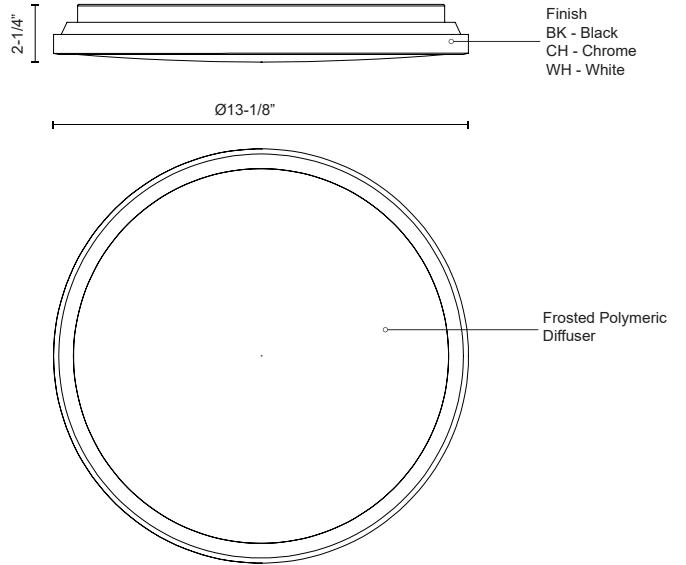

## DESCRIPTION

Circular steel base with polymeric body, frosted acrylic lens. Available in chrome, white or black finish.

## SPECIFICATION DETAILS

<b>Fixture Dimensions</b>	D13-1/8" x H2-1/4"
<b>Light Source</b>	AC LED Module
<b>Wattage</b>	24W
<b>Total Lumens</b>	2040lm
<b>Delivered Lumens</b>	BK-1176lm; CH-1209lm; WH-1225lm;
<b>Voltage</b>	120V
<b>Color Temperature</b>	Selectable CCT 2700K/3000K/3500K/4000K/5000K
<b>CRI (Ra)</b>	90CRI
<b>LED Rated Life</b>	50,000 hours
<b>Dimming</b>	100% - 10%, ELV Dimmer (Not Included)
<b>Diffuser Details</b>	Frosted acrylic diffuser
<b>Location</b>	Dry
<b>Illumination Direction</b>	Downlight
<b>Mounting Style</b>	All Orientation; Ceiling and Wall;
<b>CEC Title 24 JA8</b>	Yes, JA8-2022
<b>Paint Finish</b>	BK01; CH01;