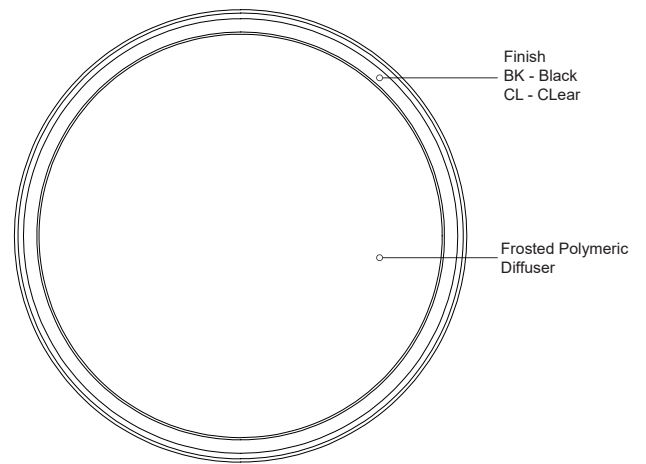

HAMPTON
FM43121-5CCT
 FLUSH MOUNT

PROJECT

FM43121-BK-5CCT
 Black

FM43121-CL-5CCT
 Clear

SPECIFICATION DETAILS

Fixture Dimensions	D20-7/8" x H3-1/4"
Light Source	AC LED Module
Wattage	42W
Total Lumens	3750lm
Delivered Lumens	BK-1769lm; CL-2245lm;
Voltage	120V
Color Temperature	Selectable CCT 2700K/3000K/3500K/4000K/5000K
CRI (Ra)	90CRI
LED Rated Life	50,000 hours
Dimming	100% - 10%, ELV Dimmer (Not Included)
Diffuser Details	Frosted acrylic diffuser
Shade Details	Acrylic Shade
Location	Dry
Illumination Direction	Downlight
Mounting Style	All Orientation; Ceiling and Wall;
CEC Title 24 JA8	Yes, JA8-2022
Paint Finish	BK01

* For custom options, consult factory for details.

* For warranty information, please visit www.kuzcolighting.com/warranty

DESCRIPTION

Steel base with acrylic shade and diffuser, frosted acrylic lens, matte black or clear finish