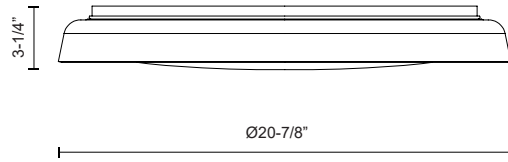

HAMPTON
FM43121-5CCT
FLUSH MOUNT

PROJECT

SPECIFICATION DETAILS

Fixture Dimensions	D20-7/8" x H3-1/4"
Light Source	AC LED Module
Wattage	42W
Total Lumens	3750lm
Delivered Lumens	BK-1769lm; CL-2245lm;
Voltage	120V
Color Temperature	Selectable CCT 2700K/3000K/3500K/4000K/5000K
CRI (Ra)	90CRI
LED Rated Life	50,000 hours
Dimming	100% - 10%, ELV Dimmer (Not Included)
Diffuser Details	Frosted acrylic diffuser
Shade Details	Acrylic Shade
Location	Dry
Illumination Direction	Downlight
Mounting Style	All Orientation; Ceiling and Wall;
CEC Title 24 JA8	Yes, JA8-2022
Paint Finish	BK01

* For custom options, consult factory for details.

* For warranty information, please visit www.kuzcolighting.com/warranty

DESCRIPTION

Steel base with acrylic shade and diffuser, frosted acrylic lens, matte black or clear finish

KUZCO

CANADA: 19054 28TH AVENUE - SURREY, BC V3Z 6M3
USA: 3035 E. LONE MOUNTAIN ROAD - LAS VEGAS, NV 89081

WWW.KUZCOLIGHTING.COM

© 2020 KUZCO LIGHTING. ALL RIGHTS RESERVED.

COMMENT