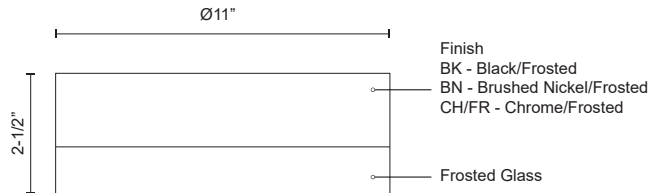

BEDFORD FM3511-5CCT

FLUSH MOUNT

PROJECT

FM3511-BN-5CCT
Brushed
Nickel/Frosted

FM3511-CH/FR-
5CCT
Chrome/Frosted

FM3511-BK-5CCT
Black/Frosted

SPECIFICATION DETAILS

Fixture Dimensions	D11" x H2-1/2"
Light Source	AC LED Module
Wattage	20W
Total Lumens	1600lm
Delivered Lumens	BK-989lm; BN-1054lm; CH/FR-1109lm;
Voltage	120V
Color Temperature	Selectable CCT 2700K/3000K/3500K/4000K/5000K
CRI (Ra)	90CRI
LED Rated Life	50,000 hours
Dimming	100% - 10%, ELV Dimmer (Not Included)
Glass Details	Frosted Glass
Location	Dry
Mounting Style	All Orientation; Ceiling and Wall;
CEC Title 24 JA8	Yes, JA8-2022
Paint Finish	BN01; CH01;
Illumination Direction	Downlight

* For custom options, consult factory for details.

* For warranty information, please visit www.kuzcolighting.com/warranty

DESCRIPTION

Single LED round flush mount ceiling fixture with three finishes. Round frosted glass and painted white interior with black, chrome or brushed nickel finish. Equipped with our powerful 120V AC LED technology.