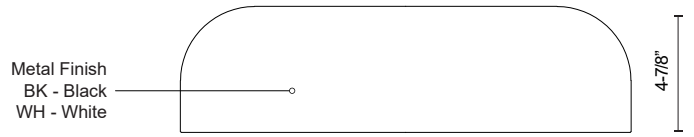

BEACON
FM13120-5CCT
 FLUSH MOUNT

PROJECT

FM13120-BK-5CCT
Black

FM13120-WH-5CCT
White

DESCRIPTION

The Beacon family is bold, contemporary, and timeless. Made with a steel shade and a powder-coated finish, this classic form can complement any space. Even illumination is produced with LED technology. Available as a flush mount or pendant in two sizes.

SPECIFICATION DETAILS

Fixture Dimensions	D20" x H4-7/8"
Light Source	AC LED Module
Wattage	24W
Total Lumens	1600lm
Delivered Lumens	BK-1277lm; WH-1292lm;
Voltage	120V
Color Temperature	Selectable CCT 2700K/3000K/3500K/4000K/5000K
CRI (Ra)	90CRI
LED Rated Life	50,000 hours
Dimming	100% - 10%, ELV Dimmer (Not Included)
Diffuser Details	Opal Glass
Shade Details	Heavy Spun Steel Shade
Location	Dry
Illumination Direction	Downlight
Mounting Style	All Orientation; Ceiling and Wall;
CEC Title 24 JA8	Yes, JA8-2022
Paint Finish	BK01; WH01;