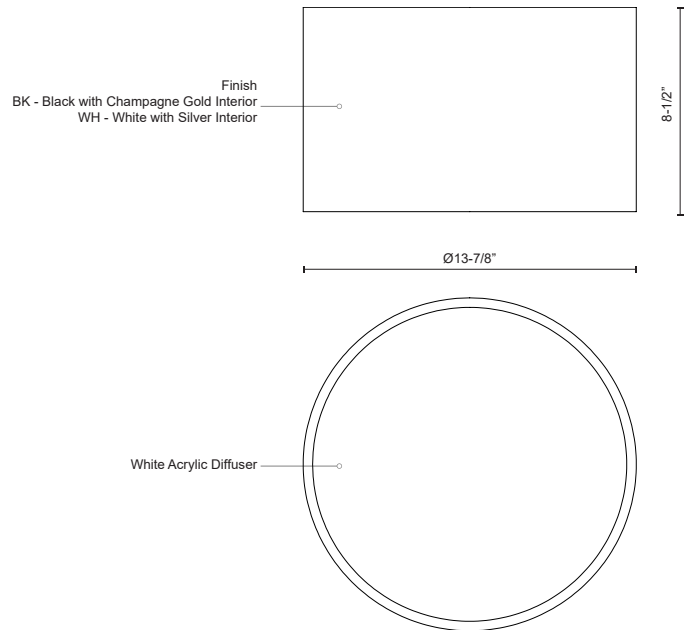

## SPECIFICATION DETAILS

<b>Fixture Dimensions</b>	D13-7/8" x H8-1/2"
<b>Light Source</b>	AC LED Module
<b>Wattage</b>	20W
<b>Total Lumens</b>	1600lm
<b>Delivered Lumens</b>	BK-737lm; WH-758lm;
<b>Voltage</b>	120V
<b>Color Temperature</b>	Selectable CCT 2700K/3000K/3500K/4000K/5000K
<b>CRI (Ra)</b>	90CRI
<b>LED Rated Life</b>	50,000 hours
<b>Dimming</b>	100% - 10%, ELV Dimmer (Not Included)
<b>Diffuser Details</b>	White Acrylic Diffuser
<b>Location</b>	Dry
<b>Illumination Direction</b>	Downlight
<b>CEC Title 24 JA8</b>	Yes, JA8-2022
<b>Paint Finish</b>	BK01; WH01;

## DESCRIPTION

Immaculate in design two toned round cylinder shaped flush mount with white acrylic diffuser. Available in three different sizes and metal finishes in matte black exterior with champagne gold interior and white exterior with sleek silver interior. Equipped with our powerful 120V, AC LED technology