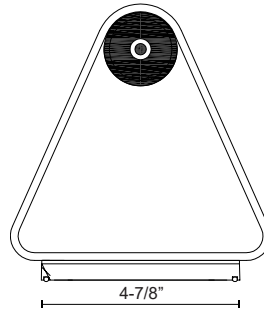

ELLIS
EW33806-UNV-010

WALL

PROJECT

SPECIFICATION DETAILS

Fixture Dimensions	W6-3/8" x H6-3/8" x E6-3/4"
Height from center	3-1/4"
Light Source	LED with DC Driver
Wattage	12W
Total Lumens	860lm
Delivered Lumens	BK-620lm*; WH-655lm*;
Voltage	120-277V
Color Temperature	3000K
CRI (Ra)	90CRI
Optional Color Temps	2700K - 5000K Available, Minimum Order Quantities Apply
LED Rated Life	50,000 hours
Dimming	100% - 10%, TRIAC or ELV Dimmer (Not Included) or 0-10V Dimmer (Not Included)
Glass Details	Clear Glass
Location	Wet, IP65
Illumination Direction	Up/Down
Mounting Style	Wall Mount, All Orientation
Canopy Dimensions	W4-7/8" x H4-7/8" x E1/2"
Material	Aluminum
Paint Finish	BK02; WH02;

* For custom options, consult factory for details.

* For warranty information, please visit www.kuzcolighting.com/warranty

DESCRIPTION

Ellis is a beacon of modernity and durability for outdoor spaces. With its sleek triangular body, Ellis casts both upward and downward illumination, elevating any exterior with contemporary flair. Rated IP65, it withstands the elements, ensuring longevity and style.

- Sleek, modern style
- Integrated LED, no need for bulbs
- Up/Down lighting
- IP65 rated for outdoor use

Finish
BK - Black
WH - White