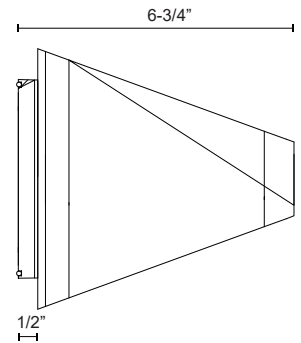

KUZCO

CANADA: 19054 28TH AVENUE - SURREY, BC V3Z 6M3
USA: 3035 E. LONE MOUNTAIN ROAD - LAS VEGAS, NV 89081

WWW.KUZCOLIGHTING.COM

© 2024 KUZCO LIGHTING. ALL RIGHTS RESERVED.

COMMENT