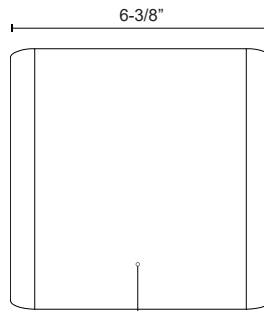

ELLIS
EW33806-UNV-010

WALL

PROJECT

SPECIFICATION DETAILS

Fixture Dimensions	W6-3/8" x H6-3/8" x E6-3/4"
Height from center	3-1/4"
Light Source	LED with DC Driver
Wattage	12W
Total Lumens	860lm
Delivered Lumens	BK-620lm*; WH-655lm*;
Voltage	120-277V
Color Temperature	3000K
CRI (Ra)	90CRI
Optional Color Temps	2700K - 5000K Available, Minimum Order Quantities Apply
LED Rated Life	50,000 hours
Dimming	100% - 10%, TRIAC or ELV Dimmer (Not Included) or 0-10V Dimmer (Not Included)
Glass Details	Clear Glass
Location	Wet, IP65
Illumination Direction	Up/Down
Mounting Style	Wall Mount, All Orientation
Canopy Dimensions	W4-7/8" x H4-7/8" x E1/2"
Material	Aluminum
Paint Finish	BK02; WH02;

* For custom options, consult factory for details.

* For warranty information, please visit www.kuzcolighting.com/warranty

DESCRIPTION

Ellis is a beacon of modernity and durability for outdoor spaces. With its sleek triangular body, Ellis casts both upward and downward illumination, elevating any exterior with contemporary flair. Rated IP65, it withstands the elements, ensuring longevity and style.

- Sleek, modern style
- Integrated LED, no need for bulbs
- Up/Down lighting
- IP65 rated for outdoor use

Finish
BK - Black
WH - White