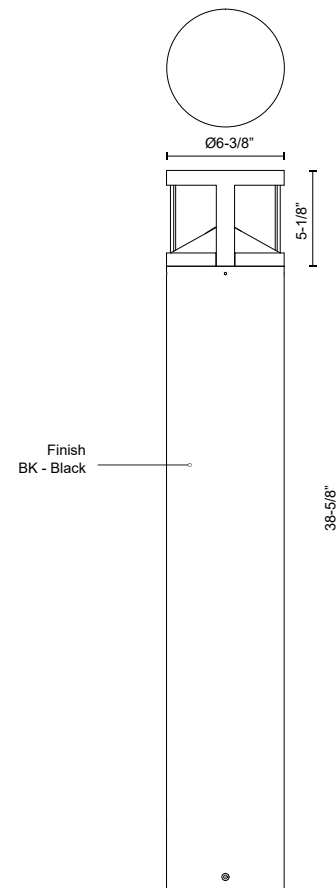

EB82239-BK-UNV
 Black

SPECIFICATION DETAILS

| | |
|-------------------------------|---|
| Fixture Dimensions | D6-3/8" x H38-5/8" |
| Light Source | LED with DC Driver |
| Wattage | 24W |
| Total Lumens | 2500lm |
| Delivered Lumens | 1009lm |
| Voltage | 120-277V |
| Color Temperature | 3000K |
| CRI (Ra) | 80CRI |
| Optional Color Temps | 2700K - 5000K Available, Minimum Order Quantities Apply |
| LED Rated Life | 50,000 hours |
| Dimming | 100% - 10%, TRIAC or ELV Dimmer (Not Included) |
| Location | Wet |
| Illumination Direction | Down |
| Paint Finish | BK02 |

* For custom options, consult factory for details.

* For warranty information, please visit www.kuzcolighting.com/warranty

DESCRIPTION

Architecturally designed high-power LED exterior bollard fixture. This die-cast aluminum cylinder offers a uniquely shaped split pyramid top with a diffused omni directional light. Available in three base sizes and interchangeable head options