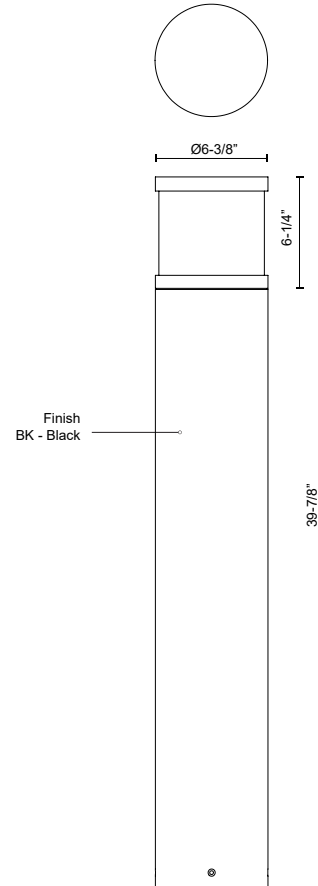

EB46440-BK-UNV  
Black

**SPECIFICATION DETAILS**

<b>Fixture Dimensions</b>	D6-3/8" x H39-7/8"
<b>Light Source</b>	LED with DC Driver
<b>Wattage</b>	24W
<b>Total Lumens</b>	2500lm
<b>Delivered Lumens</b>	1212lm
<b>Voltage</b>	120-277V
<b>Color Temperature</b>	3000K
<b>CRI (Ra)</b>	80CRI
<b>Optional Color Temps</b>	2700K - 5000K Available, Minimum Order Quantities Apply
<b>LED Rated Life</b>	50,000 hours
<b>Dimming</b>	100% - 10%, TRIAC or ELV Dimmer (Not Included)
<b>Diffuser Details</b>	Frosted PC
<b>Location</b>	Wet
<b>Illumination Direction</b>	Down
<b>Paint Finish</b>	BK02

\* For custom options, consult factory for details.

\* For warranty information, please visit [www.kuzcolighting.com/warranty](http://www.kuzcolighting.com/warranty)

**DESCRIPTION**

Architecturally designed high-power LED exterior bollard fixture. This die-cast powder-coated aluminum cylinder has a frosted polycarbonate diffuser that provides diffused omni directional light to the surrounding area. Available in three base sizes with interchangeable head options.