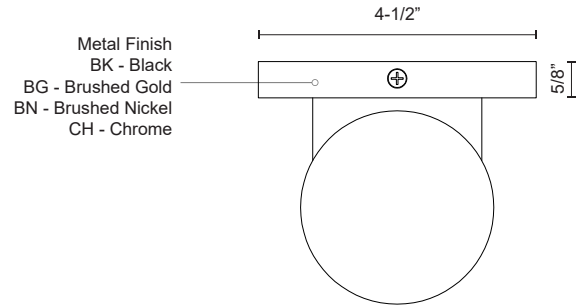

NORFOLK 601431-LED

WALL

PROJECT

601431BK-LED
Black

601431BN-LED
Brushed Nickel

601431BG-LED
Brushed Gold

601431CH-LED
Chrome

SPECIFICATION DETAILS

Fixture Dimensions	W3-1/8" x H4-3/4" x E4"
Light Source	AC LED Module
Wattage	17W
Total Lumens	1200lm
Delivered Lumens	BK-705lm; BN-767lm; CH-868lm;
Voltage	120V
Color Temperature	3000K
CRI (Ra)	90CRI
Optional Color Temps	2700K - 5000K Available, Minimum Order Quantities Apply
LED Rated Life	50,000 hours
Dimming	100% - 10%, ELV Dimmer (Not Included)
Diffuser Details	Clear Glass with Frosted Interior
Location	Dry
Illumination Direction	Up and Down
Mounting Style	All Orientation; Wall;
Canopy Dimensions	W4-1/2" x H4-1/2" x E5/8"
CEC Title 24 JA8	Yes, JA8-2022
Paint Finish	BG01; BK01; BN01; CH01;

* For custom options, consult factory for details.

* For warranty information, please visit www.kuzcolighting.com/warranty

DESCRIPTION

LED cylinder shaped updown wall sconce with glass discs. Metal details in black, brushed gold, brushed nickel or chrome finish, and is equipped with our powerful 120V AC LED technology,