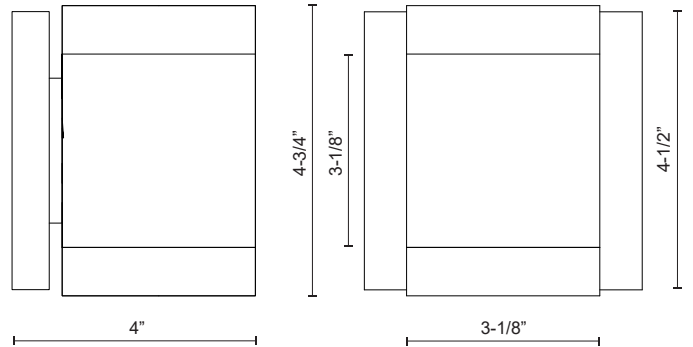

NORFOLK 601431-LED

WALL

PROJECT

SPECIFICATION DETAILS

Fixture Dimensions	W3-1/8" x H4-3/4" x E4"
Light Source	AC LED Module
Wattage	17W
Total Lumens	1200lm
Delivered Lumens	BK-705lm; BN-767lm; CH-868lm;
Voltage	120V
Color Temperature	3000K
CRI (Ra)	90CRI
Optional Color Temps	2700K - 5000K Available, Minimum Order Quantities Apply
LED Rated Life	50,000 hours
Dimming	100% - 10%, ELV Dimmer (Not Included)
Diffuser Details	Clear Glass with Frosted Interior
Location	Dry
Illumination Direction	Up and Down
Mounting Style	All Orientation; Wall;
Canopy Dimensions	W4-1/2" x H4-1/2" x E5/8"
CEC Title 24 JA8	Yes, JA8-2022
Paint Finish	BG01; BK01; BN01; CH01;

* For custom options, consult factory for details.

* For warranty information, please visit www.kuzcolighting.com/warranty

DESCRIPTION

LED cylinder shaped updown wall sconce with glass discs. Metal details in black, brushed gold, brushed nickel or chrome finish, and is equipped with our powerful 120V AC LED technology,

KUZCO

CANADA: 19054 28TH AVENUE - SURREY, BC V3Z 6M3
USA: 3035 E. LONE MOUNTAIN ROAD - LAS VEGAS, NV 89081

WWW.KUZCOLIGHTING.COM

© 2010 KUZCO LIGHTING. ALL RIGHTS RESERVED.

COMMENT