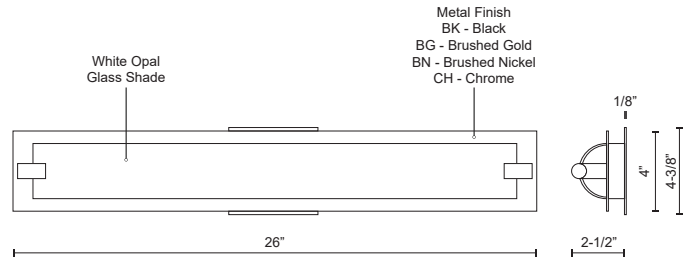

LIGHTHOUSE 601001-LED

VANITY

PROJECT

601001BG-LED
Brushed Gold

601001BN-LED
Brushed Nickel

601001CH-LED
Chrome

601001BK-LED
Black

SPECIFICATION DETAILS

Fixture Dimensions	W26" x H4" x E2-1/2"
Light Source	AC LED Module
Wattage	31W
Total Lumens	2400lm
Delivered Lumens	BN-1740lm; CH-1504lm;
Voltage	120V
Color Temperature	3000K
CRI (Ra)	90CRI
Optional Color Temps	2700K - 5000K Available, Minimum Order Quantities Apply
LED Rated Life	50,000 hours
Dimming	100% - 10%, ELV Dimmer (Not Included)
Glass Details	Opal Glass
ADA Compliant	Yes
Location	Damp
Mounting Style	All Orientation; Wall;
CEC Title 24 JA8	Yes, JA8-2022
Energy Star Certified	Energy Star Compliant - BK, BN, CH
Canopy Dimensions	W4-3/8" x H4-3/8" x E1/8"
Paint Finish	BG01; BK01; BN01; CH01;

* For custom options, consult factory for details.

* For warranty information, please visit www.kuzcolighting.com/warranty

DESCRIPTION

Single lamp vanity with white opal glass cylinder and frosted side covers, metal details available in black, brushed gold, brushed nickel or chrome finish. Equipped with our powerful 120V AC LED technology. Available in three different sizes see series for full details.