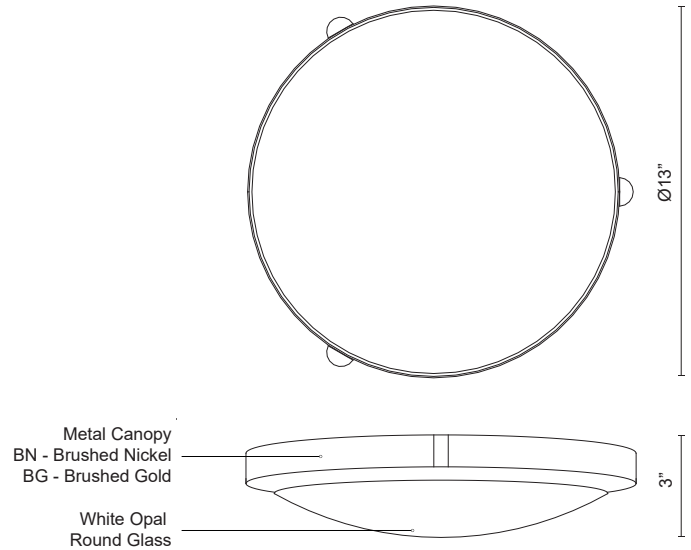

FLOYD
501112-5CCT
 FLUSH MOUNT

PROJECT

501112BG-LED-5CCT
 Brushed Gold

501112-LED-5CCT
 Brushed Nickel

SPECIFICATION DETAILS

Fixture Dimensions	D13" x H3"
Light Source	AC LED Module
Wattage	20W
Total Lumens	1950lm
Delivered Lumens	BG-1040lm; BN-1049lm;
Voltage	120V
Color Temperature	Selectable CCT 2700K/3000K/3500K/4000K/5000K
CRI (Ra)	90CRI
LED Rated Life	50,000 hours
Dimming	100% - 10%, ELV Dimmer (Not Included)
Glass Details	Opal Glass
Location	Dry
Illumination Direction	Downlight
Mounting Style	All Orientation; Ceiling and Wall;
CEC Title 24 JA8	Yes, JA8-2022
Paint Finish	BG01; BN01;

* For custom options, consult factory for details.

* For warranty information, please visit www.kuzcolighting.com/warranty

DESCRIPTION

Single LED flush mount ceiling fixture with round white opal glass. Metal details in brushed nickel & brushed gold finish, and is equipped with our powerful 120V AC LED technology