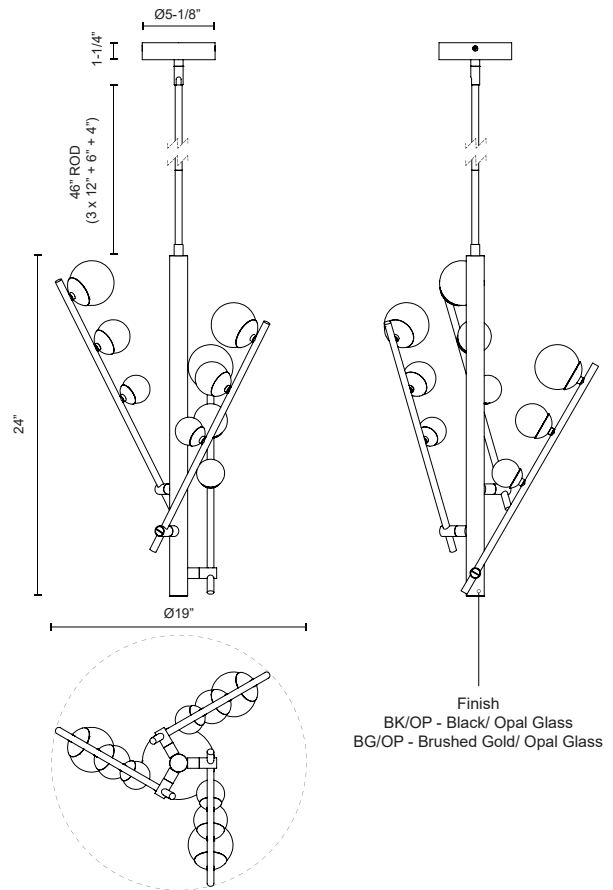

CYPRESS
CH55524
CHANDELIERS

PROJECT

CH55524-BK/OP
Black/Opal Matte
Glass

CH55524-BG/OP
Brushed Gold/Opal
Matte Glass

SPECIFICATION DETAILS

Fixture Dimensions	D19" x H24"
Light Source	LED with DC Driver
Wattage	32W
Total Lumens	3040lm
Delivered Lumens	BG/OP-2370lm*; BK/OP-2705lm*
Voltage	120V
Color Temperature	3000K
CRI (Ra)	90CRI
Optional Color Temps	2700K - 5000K Available, Minimum Order Quantities Apply
LED Rated Life	50,000 hours
Dimming	100% - 10%, TRIAC or ELV Dimmer (Not Included)
Glass Details	Opal Glass
Adjustable	Yes
Rod Length	46" Max (3x12" + 1x6" + 1x4")
Minimum Hang Height	32"
Sloped Ceiling Adaptable	Yes, Up to 45 Degrees
Location	Dry
Illumination Direction	Omni-directional
CEC Title 24 JA8	Yes, JA8-2022
Canopy Dimensions	D5-1/8" x H1-1/4"
Material	Steel + Aluminum + Glass
Paint Finish	BG01; BK01;

* For custom options, consult factory for details.

* For warranty information, please visit www.kuzcolighting.com/warranty

DESCRIPTION

Cypress's shape expands and contracts to suit your space's needs. Each "branch" of the Cypress collection adjusts to lengthen or collapse, creating a customized look. Atop each arm sits three growing Matte Opal glass globes stretching outwards to create depth and emphasis.

- Adjustable arms to create varied styles
- Matte Opal glass globes
- LED, no need for bulbs
- Matte Black or Brushed Gold finishes
- Rod included up to 46" in length

KUZCO

CANADA: 19054 28TH AVENUE - SURREY, BC V3Z 6M3
USA: 3035 E. LONE MOUNTAIN ROAD - LAS VEGAS, NV 89081