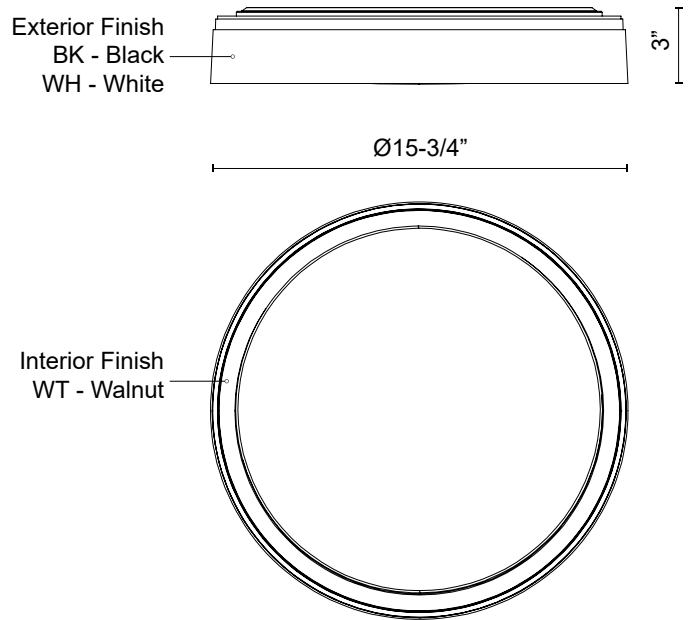

ESSEX
FM43916
 FLUSH MOUNT

PROJECT

FM43916-BK/WT
 Black/Walnut

FM43916-WH/WT
 White/Walnut

SPECIFICATION DETAILS

Fixture Dimensions	D15-3/4" x H3"
Light Source	AC LED Module
Wattage	32W
Total Lumens	2550lm
Delivered Lumens	BK/WT-1092lm; WH/WT-1092lm;
Voltage	120V
Color Temperature	3000K
CRI (Ra)	90CRI
Optional Color Temps	2700K - 5000K Available, Minimum Order Quantities Apply
LED Rated Life	50,000 hours
Dimming	100% - 10%, ELV Dimmer (Not Included)
Diffuser Details	Frosted acrylic diffuser
Location	Dry
Mounting Style	All Orientation; Ceiling and Wall;
CEC Title 24 JA8	Yes, JA8-2022
Energy Star Certified	Energy Star Compliant
Paint Finish	BK01; WH01; WT01;

* For custom options, consult factory for details.

* For warranty information, please visit www.kuzcolighting.com/warranty

DESCRIPTION

The Essex Collection brings modern, clean lines to a decorative level. This flush mount collection features a clean frame, available in a combination of Black, White and Walnut pattern, and a light gap at the top of each fixture to emit decorative up lighting on any ceiling. This fixture is the perfect decorative flush mount for any style design that is looking for an elevated, sleek piece.