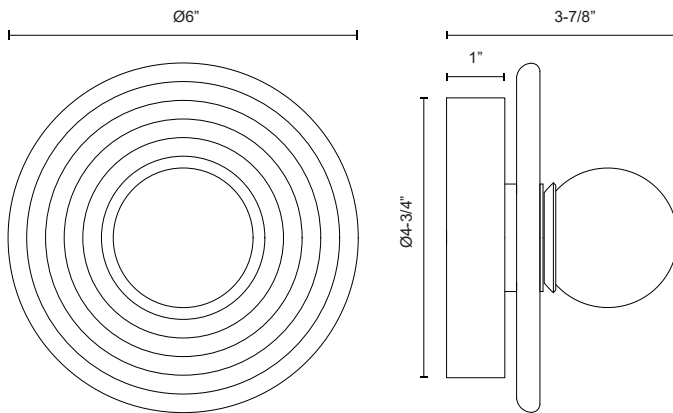

## DAHLIA WV346006

|                        |                                      |
|------------------------|--------------------------------------|
| FIXTURE DIMENSIONS     | D6" x E3-7/8"                        |
| HEIGHT FROM CENTER     | 3"                                   |
| EXTENSION              | 3-7/8"                               |
| LIGHT SOURCE           | LED with DC Driver                   |
| WATTAGE                | 6W                                   |
| TOTAL LUMENS           | 400lm                                |
| DELIVERED LUMENS       | 265lm*                               |
| VOLTAGE                | 120V                                 |
| COLOR TEMPERATURE      | 2700K                                |
| CRI (RA)               | 90CRI                                |
| DIMMABLE               | Yes, TRIAC/ELV Dimmer (Not Included) |
| DIFFUSER DETAILS       | Alabaster                            |
| GLASS DETAILS          | Opal Glass                           |
| MATERIAL               | Alabaster; Steel;                    |
| ILLUMINATION DIRECTION | Omni-directional                     |
| INSTALL OPTIONS        | Wall Mount, All Orientation          |
| ADA COMPLIANT          | YES                                  |
| LOCATION               | Damp                                 |
| CANOPY DIMENSIONS      | D4-3/4" x E1"                        |
| CEC TITLE 24 JA8       | Yes, JA8-2022                        |
| PAINT FINISH           | UB01; VB01;                          |

[ D - Diameter, L - Length, W - Width, H - Height, E - Extension ]