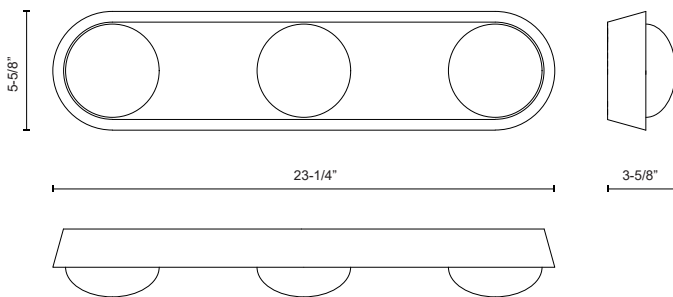

## ALONSO WV320323

FIXTURE DIMENSIONS	W23-1/4" x H5-5/8" x E3-5/8"
HEIGHT FROM CENTER	2-3/4"
EXTENSION	3-5/8"
LIGHT SOURCE	LED with DC Driver
WATTAGE	13W
TOTAL LUMENS	960lm
DELIVERED LUMENS	300lm*
VOLTAGE	120V
COLOR TEMPERATURE	3000K
CRI (RA)	90CRI
DIMMABLE	Yes, TRIAC/ELV Dimmer (Not Included)
GLASS DETAILS	Opal Glass
MATERIAL	Steel + Aluminum + Alabaster Detail
SHADE DETAILS	Steel Shade with Alabaster Detail
ILLUMINATION DIRECTION	Front
INSTALL OPTIONS	Wall Mount, All Orientation
ADA COMPLIANT	YES
LOCATION	Damp
PAINT FINISH	UB01; VB01;

[ D - Diameter, L - Length, W - Width, H - Height, E - Extension ]