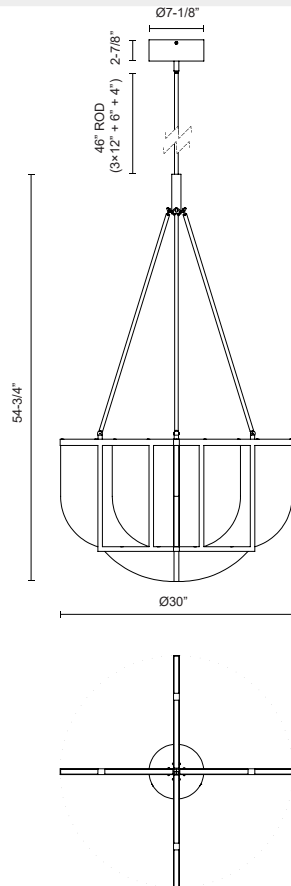

ANDERS CH336830

FIXTURE DIMENSIONS	D30" x H54-3/4"
LIGHT SOURCE	LED with DC Driver
WATTAGE	76W
TOTAL LUMENS	5920lm
DELIVERED LUMENS	2450lm*
VOLTAGE	120V
COLOR TEMPERATURE	2700K
CRI (RA)	90CRI
DIMMABLE	Yes, TRIAC/ELV Dimmer (Not Included)
DIFFUSER DETAILS	Acrylic Light Guide
MATERIAL	Steel + Aluminum
ROD LENGTH	46" Max (3x12" + 1x6" + 1x4")
WIRE LENGTH	144"
MINIMUM HANG HEIGHT	62
SLOPED CEILING ADAPTABLE	Yes, Up to 45 Degrees
ILLUMINATION DIRECTION	Omni-directional
LOCATION	Dry
CANOPY DIMENSIONS	D7-1/8" x H2-7/8"
PAINT FINISH	UB01; VB01;

[D - Diameter, L - Length, W - Width, H - Height, E - Extension]

AVAILABLE FINISHES:

CH336830VB
Vintage Brass

CH336830UB
Urban Bronze

*For complete warranty terms, please visit: www.aloralighting.com/warranty