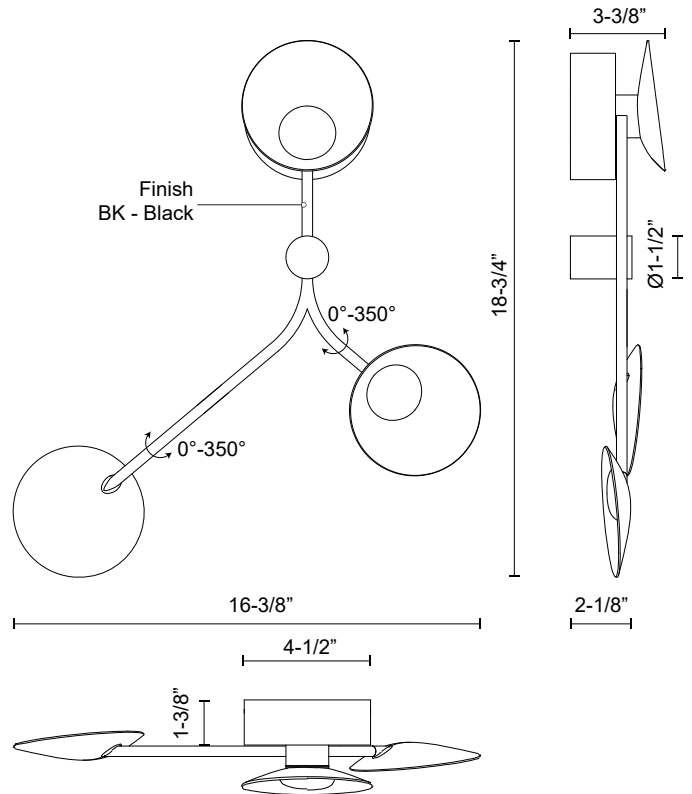

ROTAIRE WS90116

WALL

PROJECT

DESCRIPTION

Influenced by natural forms of flora, the Rotaire collection is a culmination of minimalist sensibilities and natural inspirations. Designed to mimic the form and flow of flowers and vines, the strong stems of this collection create the perfect frame for the illumination from each "leaf". The Rotaire is sure to bloom in both small and large spaces alike.

SPECIFICATION DETAILS

* For custom options, consult factory for details.

Fixture Dimensions	W16-3/8" x H18-3/4" x E3-3/8"
Light Source	LED with DC Driver
Wattage	13W
Total Lumens	1355lm
Delivered Lumens	696lm
Voltage	120V
Color Temperature	3000K
CRI (Ra)	90CRI
Optional Color Temps	2700K - 5000K Available, Minimum Order Quantities Apply
LED Rated Life	50,000 hours
Dimming	100% - 10%, TRIAC or ELV Dimmer (Not Included)
Diffuser Details	Frosted acrylic diffuser
Shade Details	Cast Aluminum Shade
ADA Compliant	Yes
Location	Dry
Compliance	Energy Star; T24-JA8; ADA;
Warranty	5 Years
Mounting Style	All Orientation; Wall;
CEC Title 24 JA8	Yes, JA8-19
Energy Star Certified	Energy Star Compliant
Canopy Dimensions	D4-1/2" x H1-3/8"
Finish Option(s)	Black