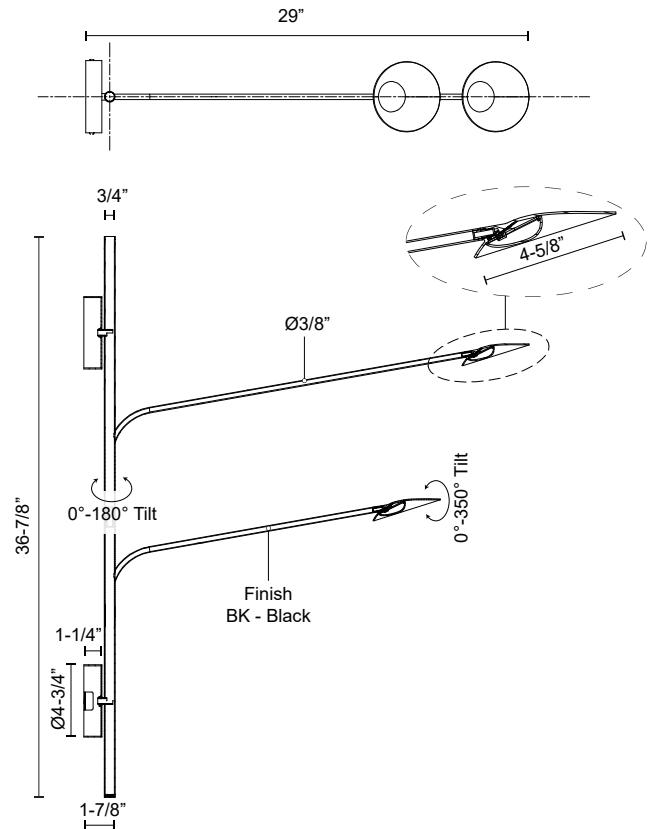

# ROTAIRE WS90102

WALL

PROJECT

## SPECIFICATION DETAILS

\* For custom options, consult factory for details.

<b>Fixture Dimensions</b>	W4-5/8" x H36-7/8" x E29"
<b>Light Source</b>	LED with DC Driver
<b>Wattage</b>	13W
<b>Total Lumens</b>	1015lm
<b>Delivered Lumens</b>	625lm*
<b>Voltage</b>	120V
<b>Color Temperature</b>	3000K
<b>CRI (Ra)</b>	90CRI
<b>Optional Color Temps</b>	2700K - 5000K Available, Minimum Order Quantities Apply
<b>LED Rated Life</b>	50,000 hours
<b>Dimming</b>	100% - 10%, TRIAC or ELV Dimmer (Not Included)
<b>Diffuser Details</b>	Frosted acrylic diffuser
<b>Shade Details</b>	Cast Aluminum Shade
<b>Location</b>	Dry
<b>Warranty</b>	5 Years
<b>Mounting Style</b>	All Orientation; Wall;
<b>CEC Title 24 JA8</b>	Yes, JA8-19
<b>Canopy Dimensions</b>	D4-3/4" x E1-1/4"
<b>Finish Option(s)</b>	Black