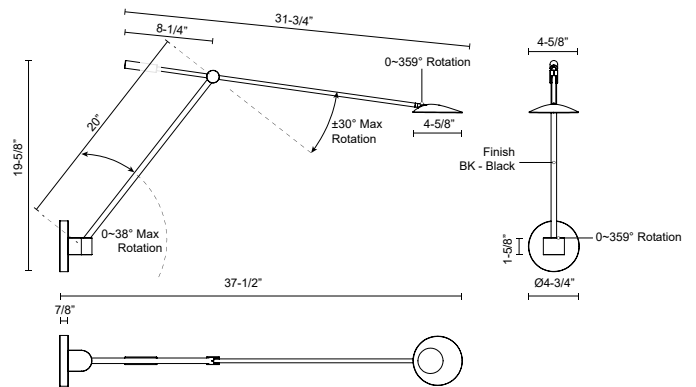

ROTAIRE WS90101

WALL

PROJECT

DESCRIPTION

Influenced by natural forms of flora, the Rotaire collection is a culmination of minimalist sensibilities and natural inspirations. Designed to mimic the form and flow of flowers and vines, the strong stems of this collection create the perfect frame for the illumination from each "leaf". The Rotaire is sure to bloom in both small and large spaces alike.

SPECIFICATION DETAILS

* For custom options, consult factory for details.

Fixture Dimensions	W4-5/8" x H19-5/8" x E37-1/2"
Light Source	LED with DC Driver
Wattage	9W
Total Lumens	680lm
Delivered Lumens	350lm*
Voltage	120V
Color Temperature	3000K
CRI (Ra)	90CRI
Optional Color Temps	2700K - 5000K Available, Minimum Order Quantities Apply
LED Rated Life	50,000 hours
Dimming	100% - 10%, TRIAC or ELV Dimmer (Not Included)
Diffuser Details	Frosted acrylic diffuser
Shade Details	Cast Aluminum Shade
Location	Dry
Warranty	5 Years
Mounting Style	All Orientation; Wall;
CEC Title 24 JA8	Yes, JA8-19
Canopy Dimensions	D4-3/4" x E7/8"
Finish Option(s)	Black