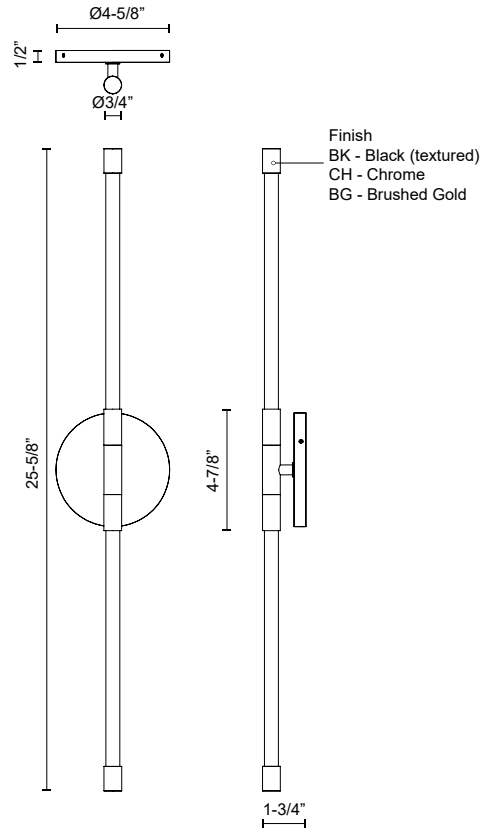

MOTIF WS74226

WALL

PROJECT

SPECIFICATION DETAILS

* For custom options, consult factory for details.

Fixture Dimensions	W3/4" x H25-5/8" x E1-3/4"
Light Source	LED with DC Driver
Total Lumens	1155lm
Wattage	9W
Delivered Lumens	940lm*
Voltage	120V
Color Temperature	2700K
CRI (Ra)	90CRI
LED Rated Life	50,000 hours
Dimming	100% - 10%, TRIAC or ELV Dimmer (Not Included)
Glass Details	Clear Glass
ADA Compliant	Yes
Location	Dry
Warranty	5 Years
Compliance	ADA
Mounting Style	All Orientation; Wall;
Canopy Dimensions	D4-5/8" x E1/2"

DESCRIPTION

The Motif Collection is inspired by the multitude of configurations in which it can create. Each fixture is comprised of thin lines of light in a refractive cylinder, creating both clean lines and modern elegance. This collection features the latest in modern LED filament technology, creating a warm glow of light throughout each fixture that is both vintage and modern at once.

KUZCO

19054 28TH AVENUE
SURREY - BC V3Z 6M3
CANADA

WWW.KUZCOLIGHTING.COM

COMMENT