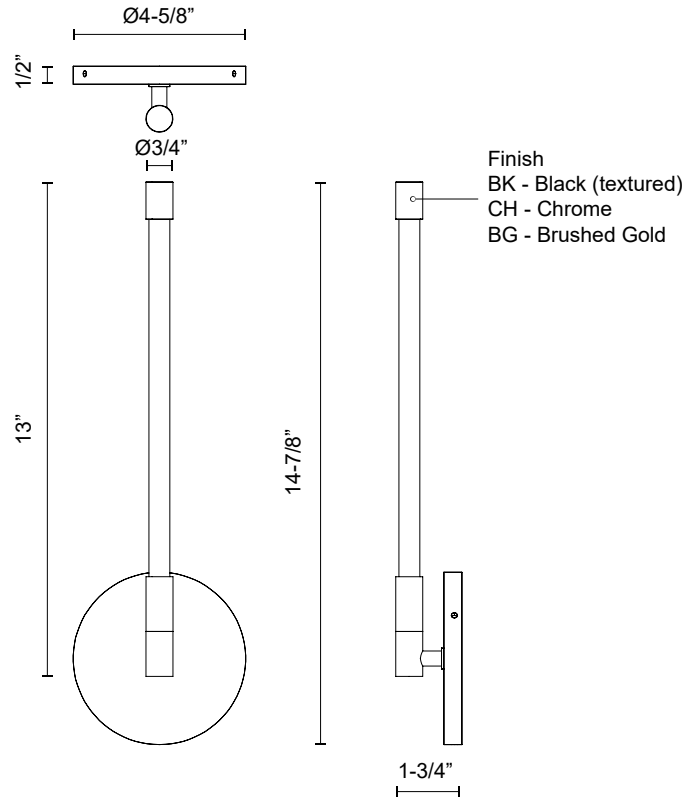

MOTIF WS74114

WALL

PROJECT

WS74114-BK
Black

WS74114-CH
Chrome

WS74114-BG
Brushed Gold

SPECIFICATION DETAILS

* For custom options, consult factory for details.

Fixture Dimensions	W3/4" x H14-7/8" x E1-3/4"
Light Source	LED with DC Driver
Total Lumens	630lm
Wattage	5W
Delivered Lumens	CH-402lm
Voltage	120V
Color Temperature	2700K
CRI (Ra)	90CRI
LED Rated Life	50,000 hours
Dimming	100% - 10%, TRIAC or ELV Dimmer (Not Included)
Glass Details	Clear Glass
ADA Compliant	Yes
Location	Dry
Warranty	5 Years
Compliance	ADA
Mounting Style	All Orientation; Wall;
CEC Title 24 JA8	Yes, JA8-19
Canopy Dimensions	D4-5/8" x E1/2"

DESCRIPTION

The Motif Collection is inspired by the multitude of configurations in which it can create. Each fixture is comprised of thin lines of light in a refractive cylinder, creating both clean lines and modern elegance. This collection features the latest in modern LED filament technology, creating a warm glow of light throughout each fixture that is both vintage and modern at once.