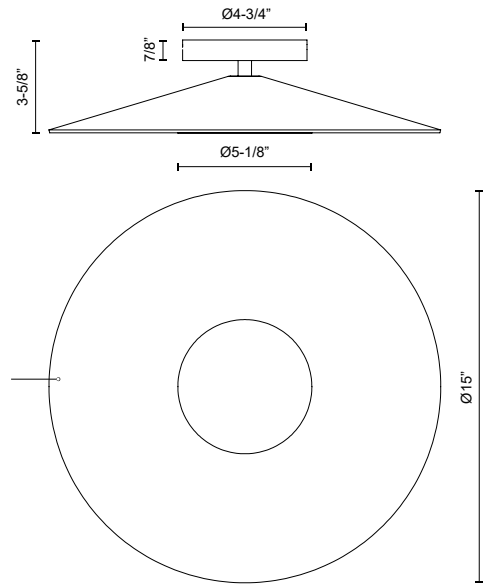

WS22915-GY
Felt - Gray

WS22915-BK/WH
Metal - Black/White

SPECIFICATION DETAILS

* For custom options, consult factory for details.

Fixture Dimensions	D15" x E3-5/8"
Light Source	AC LED Module
Total Lumens	1015lm
Wattage	13W
Delivered Lumens	BK/WH-237lm; GY-101lm;
Voltage	120V
Color Temperature	3000K
CRI (Ra)	90CRI
Optional Color Temps	2700K - 5000K Available, Minimum Order Quantities Apply
LED Rated Life	50,000 hours
Diffuser Details	Frosted acrylic diffuser
Dimming	100% - 10%, ELV Dimmer (Not Included)
Shade Details	Spun Aluminum or Felt Shade
Location	Dry
Warranty	5 Years
Mounting Style	All Orientation; Ceiling and Wall;
Canopy Dimensions	D4-3/4" x E7/8"