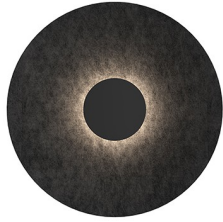

CRUZ WS22915

WALL

PROJECT

DESCRIPTION

Inspired by the peaks and valleys created by wave forms, the Cruz Collection is a geometric wonder. The soft shaped glass shades emit ample ambient light throughout, making it the perfect modern decorative piece for any space.

WS22915-GY
Felt - Gray

WS22915-BK/WH
Metal - Black/White

SPECIFICATION DETAILS

* For custom options, consult factory for details.

Fixture Dimensions	D15" x E3-5/8"
Light Source	AC LED Module
Total Lumens	1015lm
Wattage	13W
Delivered Lumens	BK/WH-237lm; GY-101lm;
Voltage	120V
Color Temperature	3000K
CRI (Ra)	90CRI
Optional Color Temps	2700K - 5000K Available, Minimum Order Quantities Apply
LED Rated Life	50,000 hours
Diffuser Details	Frosted acrylic diffuser
Dimming	100% - 10%, ELV Dimmer (Not Included)
Shade Details	Spun Aluminum or Felt Shade
Location	Dry
Warranty	5 Years
Mounting Style	All Orientation; Ceiling and Wall;
Canopy Dimensions	D4-3/4" x E7/8"

Finish
BK/WH - Black/White (metal)
GY - Gray (felt)

KUZCO

19054 28TH AVENUE
SURREY - BC V3Z 6M3
CANADA

WWW.KUZCOLIGHTING.COM

COMMENT