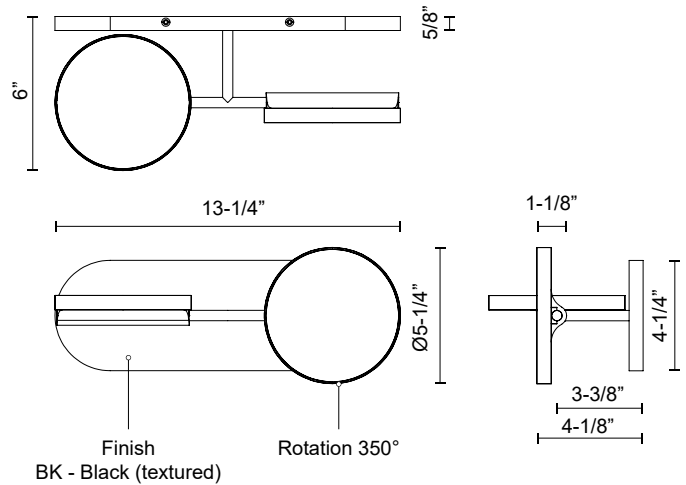

**NOVEL
VL72213
VANITY**

PROJECT

DESCRIPTION

Pure geometry of the disks of illumination balancing on clean, thin lined structure is poetry in motion. Each disk of illumination can turn and twist to fit the needs and style of your space. The Novel Collection fits a large range of style and function with minimal elements.

SPECIFICATION DETAILS

* For custom options, consult factory for details.

| | |
|-----------------------------|---|
| Fixture Dimensions | L13-1/4" x H5-1/4" x E6" |
| Light Source | LED with DC Driver |
| Wattage | 14W |
| Total Lumens | 1270lm |
| Delivered Lumens | 1040lm |
| Voltage | 120V |
| Color Temperature | 3000K |
| CRI (Ra) | 90CRI |
| Optional Color Temps | 2700K - 5000K Available, Minimum Order Quantities Apply |
| LED Rated Life | 50,000 hours |
| Dimming | 100% - 10%, TRIAC or ELV Dimmer (Not Included) |
| Diffuser Details | Acrylic Light Guide |
| Location | Damp |
| Warranty | 5 Years |
| Mounting Style | All Orientation; Wall; |
| CEC Title 24 JA8 | Yes, JA8-19 |
| Canopy Dimensions | L13-1/4" x H4-1/4" x E5/8" |
| Finish Option(s) | Black |