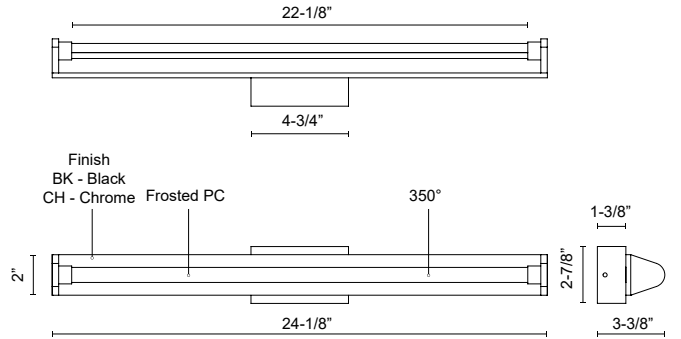

PLYMOUTH VL60624

VANITY

PROJECT

DESCRIPTION

Round Linear lighting element on a rectangular base, frosted PC cover, available in two length, Black and Chrome finishes

VL60624-CH
Chrome

VL60624-BK
Black

SPECIFICATION DETAILS

* For custom options, consult factory for details.

Fixture Dimensions	L24-1/8" x H2-7/8" x E3-5/8"
Light Source	LED with DC Driver
Total Lumens	2040lm
Wattage	26W
Delivered Lumens	BK-1173lm; CH-1663lm;
Voltage	120V
Color Temperature	3000K
CRI (Ra)	90CRI
Optional Color Temps	2700K - 5000K Available, Minimum Order Quantities Apply
LED Rated Life	50,000 hours
Dimming	100% - 10%, TRIAC or ELV Dimmer (Not Included)
Diffuser Details	Frosted PC Diffuser
ADA Compliant	Yes
Location	Damp
Warranty	5 Years
Mounting Style	All Orientation; Wall;
CEC Title 24 JA8	Yes, JA8-19
Energy Star Certified	Energy Star Compliant
Canopy Dimensions	W6" x H4-5/8" x E1/4"
Compliance	Energy Star; T24-JA8; ADA;