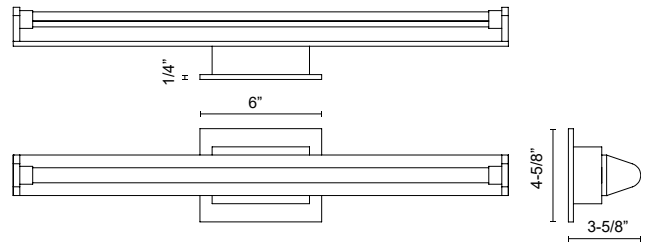

Optional Backplate Accessory

KUZCO

19054 28TH AVENUE
SURREY - BC V3Z 6M3
CANADA

WWW.KUZCOLIGHTING.COM

COMMENT