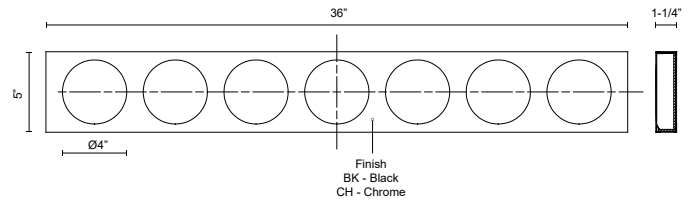

LAUREL VL60536

VANITY

PROJECT

SPECIFICATION DETAILS

* For custom options, consult factory for details.

Fixture Dimensions	W36" x H5" x E1-1/4"
Light Source	AC LED Module
Total Lumens	3600lm
Wattage	46W
Delivered Lumens	710lm
Voltage	120V
Color Temperature	3000K
CRI (Ra)	90CRI
Optional Color Temps	2700K - 5000K Available, Minimum Order Quantities Apply
LED Rated Life	50,000 hours
Diffuser Details	Frosted PC Diffuser
Dimming	100% - 10%, ELV Dimmer (Not Included)
ADA Compliant	Yes
Location	Damp
Warranty	5 Years
Illumination Direction	Front and Downlight
Compliance	ADA
Mounting Style	All Orientation; Wall;

DESCRIPTION

Flattened to be sleeker and lighter, the Laurel Collection is reminiscent of Broadway lights. This collection maintains its decorative value while emitting ample light for your vanity needs.

KUZCO

19054 28TH AVENUE
SURREY - BC V3Z 6M3
CANADA

WWW.KUZCOLIGHTING.COM

COMMENT