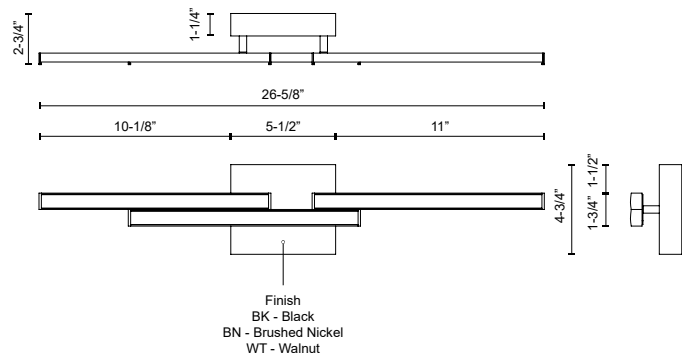

ANELLO MINOR VL52727

VANITY

PROJECT

DESCRIPTION

Two layers of straight metal bands combine to form an asymmetric architectural appearance. The offset illuminated components create a dynamic lamp that changes visually depending on your viewpoint.

VL52727-BN
Brushed Nickel

VL52727-WT
Walnut

VL52727-BK
Black

SPECIFICATION DETAILS

* For custom options, consult factory for details.

Fixture Dimensions	W26-5/8" x H1-3/4" x E2-3/4"
Light Source	LED with DC Driver
Wattage	20W
Total Lumens	1700lm
Delivered Lumens	BK-740lm; BN-865lm; WT-695lm;
Voltage	120V
Color Temperature	3000K
CRI (Ra)	90CRI
Optional Color Temps	2700K - 5000K Available, Minimum Order Quantities Apply
LED Rated Life	50,000 hours
Dimming	100% - 10%, TRIAC Dimmer (Not Included)
Diffuser Details	Frosted acrylic diffuser
ADA Compliant	Yes
Location	Damp
Compliance	ADA
Warranty	5 Years
Illumination Direction	Fontlight Illumination
Mounting Style	All Orientation; Wall;
Canopy Dimensions	W5-1/2" x H4-3/4" x E1-1/4"