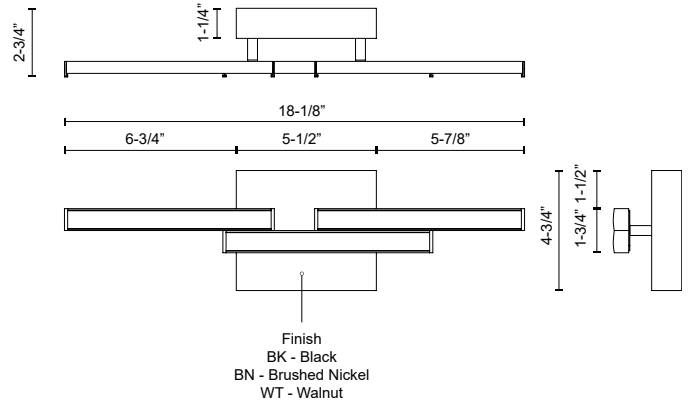

ANELLO MINOR VL52718

VANITY

PROJECT

DESCRIPTION

Two layers of straight metal bands combine to form an asymmetric architectural appearance. The offset illuminated components create a dynamic lamp that changes visually depending on your viewpoint.

VL52718-BN
Brushed Nickel

VL52718-BK
Black

VL52718-WT
Walnut

SPECIFICATION DETAILS

* For custom options, consult factory for details.

Fixture Dimensions	W18-1/8" x H1-3/4" x E2-3/4"
Light Source	LED with DC Driver
Wattage	13W
Total Lumens	1190lm
Delivered Lumens	BK-515lm; BN-602lm; WT-484lm;
Voltage	120V
Color Temperature	3000K
CRI (Ra)	90CRI
Optional Color Temps	2700K - 5000K Available, Minimum Order Quantities Apply
LED Rated Life	50,000 hours
Diffuser Details	Frosted acrylic diffuser
Dimming	100% - 10%, TRIAC Dimmer (Not Included)
ADA Compliant	Yes
Location	Damp
Warranty	5 Years
Illumination Direction	Fontlight Illumination
Compliance	ADA
Mounting Style	All Orientation; Wall;
Canopy Dimensions	W5-1/2" x H4-3/4" x E1-1/4"