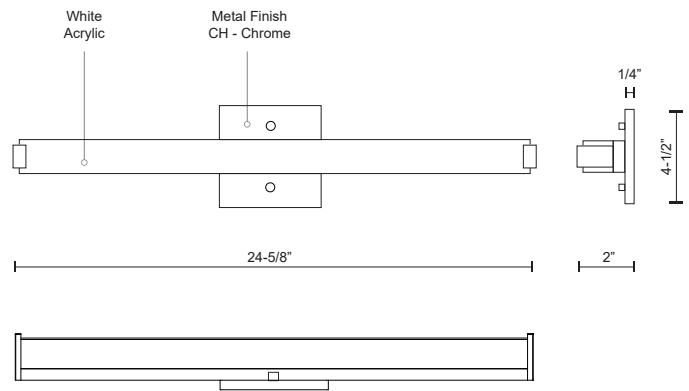

## DESCRIPTION

Simplistic Modern LED with rectangular shaped white acrylic finished with chrome end caps and matching canopy. Equipped with our powerful 120V AC LED technology, and may be mounted horizontally or vertically. Available in three different sizes and four different design styles.

## SPECIFICATION DETAILS

\* For custom options, consult factory for details.

<b>Fixture Dimensions</b>	W24-5/8" x H4-1/2" x E2"
<b>Light Source</b>	LED
<b>Wattage</b>	31W
<b>Total Lumens</b>	2400lm
<b>Delivered Lumens</b>	CH-1502lm
<b>Voltage</b>	120V
<b>Color Temperature</b>	3000K
<b>CRI (Ra)</b>	90CRI
<b>Optional Color Temps</b>	2700K - 5000K Available, Minimum Order Quantities Apply
<b>LED Rated Life</b>	50,000 hours
<b>Dimming</b>	100% - 10%, ELV Dimmer (Not Included)
<b>Diffuser Details</b>	White Acrylic Diffuser
<b>ADA Compliant</b>	Yes
<b>Location</b>	Damp
<b>Compliance</b>	ADA
<b>Warranty</b>	5 Years
<b>Canopy Dimensions</b>	W4-1/2" x H4-1/2" x E1/4"
<b>Finish Option(s)</b>	Chrome