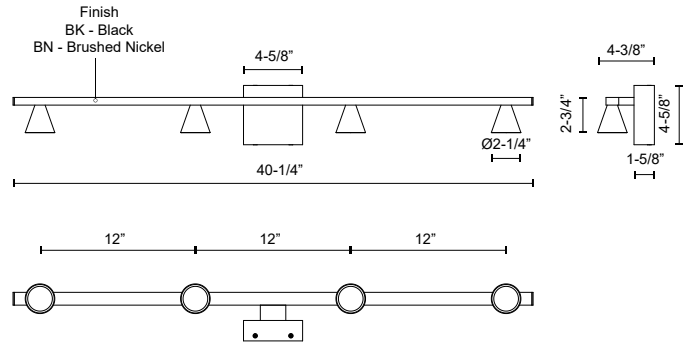

VL19941-BN
Brushed Nickel

VL19941-BK
Black

SPECIFICATION DETAILS

* For custom options, consult factory for details.

Fixture Dimensions	W40-1/4" x H2-3/4" x E4-3/8"
Light Source	LED with DC Driver
Total Lumens	2100lm
Wattage	21W
Delivered Lumens	BK-1834lm
Voltage	120V
Color Temperature	3000K
CRI (Ra)	90CRI
Optional Color Temps	2700K - 5000K Available, Minimum Order Quantities Apply
LED Rated Life	50,000 hours
Diffuser Details	Parabolic Metalized PC Reflector + Clear Lens
Dimming	100% - 10%, TRIAC or ELV Dimmer (Not Included)
Shade Details	Machined Aluminum Shade
Location	Damp
Warranty	5 Years
Mounting Style	All Orientation; Wall;
CEC Title 24 JA8	Yes, JA8-19
Canopy Dimensions	W4-5/8" x H4-5/8" x E1-5/8"