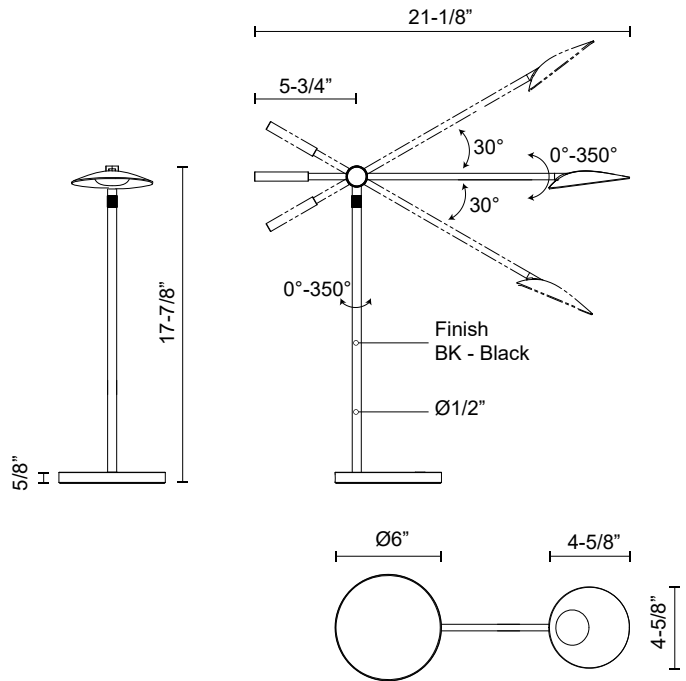

ROTAIRE TL90118

LAMPS

PROJECT

DESCRIPTION

Influenced by natural forms of flora, the Rotaire collection is a culmination of minimalist sensibilities and natural inspirations. Designed to mimic the form and flow of flowers and vines, the strong stems of this collection create the perfect frame for the illumination from each "leaf". The Rotaire is sure to bloom in both small and large spaces alike. Available with both cordless charger and USB charging port.

SPECIFICATION DETAILS

* For custom options, consult factory for details.

Fixture Dimensions	L21-1/8" x W6" x H17-7/8"
Light Source	LED with DC Driver
Wattage	11W
Total Lumens	680lm
Delivered Lumens	460lm*
Voltage	120V
Color Temperature	3000K
CRI (Ra)	90CRI
Optional Color Temps	2700K - 5000K Available, Minimum Order Quantities Apply
LED Rated Life	50,000 hours
Dimming	100% - 10%, Touch dimmer
Diffuser Details	Frosted acrylic diffuser
Shade Details	Cast Aluminum Shade
Location	Dry
Warranty	5 Years
Finish Option(s)	Black