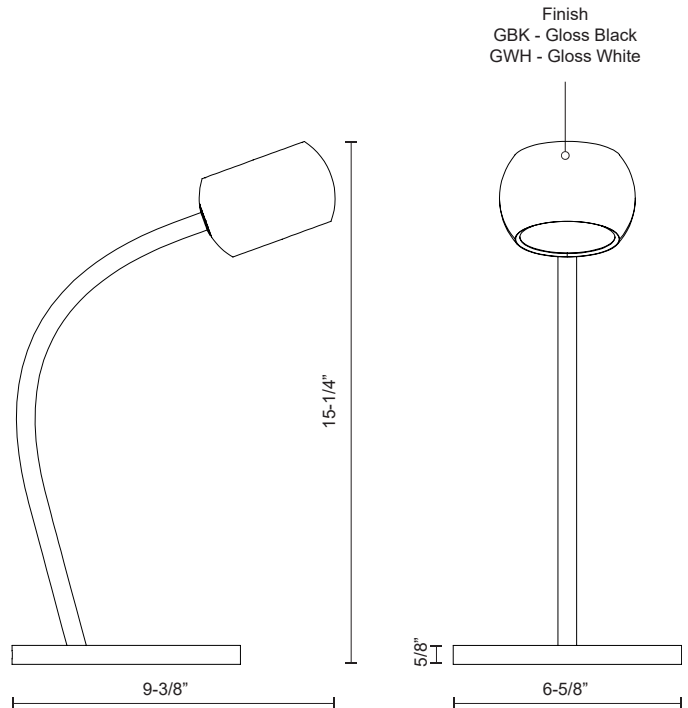

FLUX TL46615

LAMPS

PROJECT

TL46615-GWH
Gloss White

TL46615-GBK
Gloss Black

SPECIFICATION DETAILS

* For custom options, consult factory for details.

Fixture Dimensions	L9-3/8" x W6-5/8" x H15-1/4"
Light Source	LED with DC Driver
Wattage	10W
Total Lumens	800lm
Delivered Lumens	GBK-210lm; GWH-371lm;
Voltage	120V
Color Temperature	3000K
CRI (Ra)	90CRI
Optional Color Temps	2700K - 5000K Available, Minimum Order Quantities Apply
LED Rated Life	50,000 hours
Diffuser Details	Acrylic diffuser
Dimming	100% - 10%, Touch dimmer
Location	Dry
Warranty	5 Years

DESCRIPTION

Combining a truncated spherical aesthetic with modern adjustability features the Flux collection is ideal for the sophisticated interior setting. A flat recessed glass diffuser, partially frosted in its center, is showcased within the precise cast aluminum drum, providing an ambient wash where directed. The illuminated ring serves dual functions as a finder light and indicative perimeter for the touch actuated dimmer. Magnetic connectors allow for an unrestricted range of rotation and ease of assembly. Available in a range of configurations.