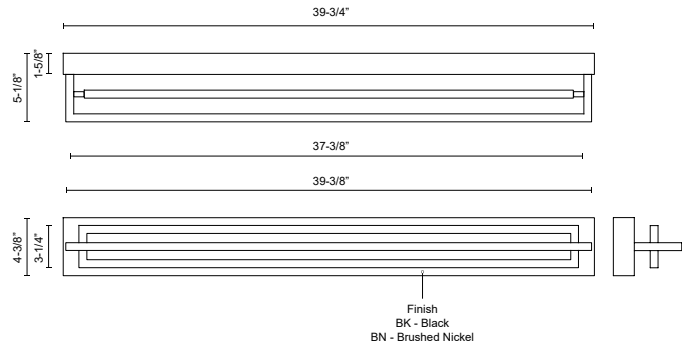

MONDRIAN SF16240

SEMI FLUSH

PROJECT

SF16240-BN
Brushed Nickel

SF16240-BK
Black

SPECIFICATION DETAILS

* For custom options, consult factory for details.

Fixture Dimensions	L39-3/8" x W3-1/4" x H5-1/8"
Light Source	LED with DC Driver
Wattage	60W
Total Lumens	4675lm
Delivered Lumens	2220lm*
Voltage	120V
Color Temperature	3000K
CRI (Ra)	90CRI
Optional Color Temps	2700K - 5000K Available, Minimum Order Quantities Apply
LED Rated Life	50,000 hours
Diffuser Details	Frosted acrylic diffuser
Dimming	100% - 10%, TRIAC or ELV Dimmer (Not Included)
Location	Dry
Warranty	5 Years
Mounting Style	All Orientation; Ceiling and Wall;
Canopy Dimensions	L39-3/4" x W4-3/8" x H1-5/8"

DESCRIPTION

Mondrian series is composed from numerous rectilinear frames of light. The illuminated borders surrounding an open central void create an illusion of levitation. The airy design and negative space allow the fixture to visually blend into the environment. High-quality finish and simple forms coalesce in the elegant new product.