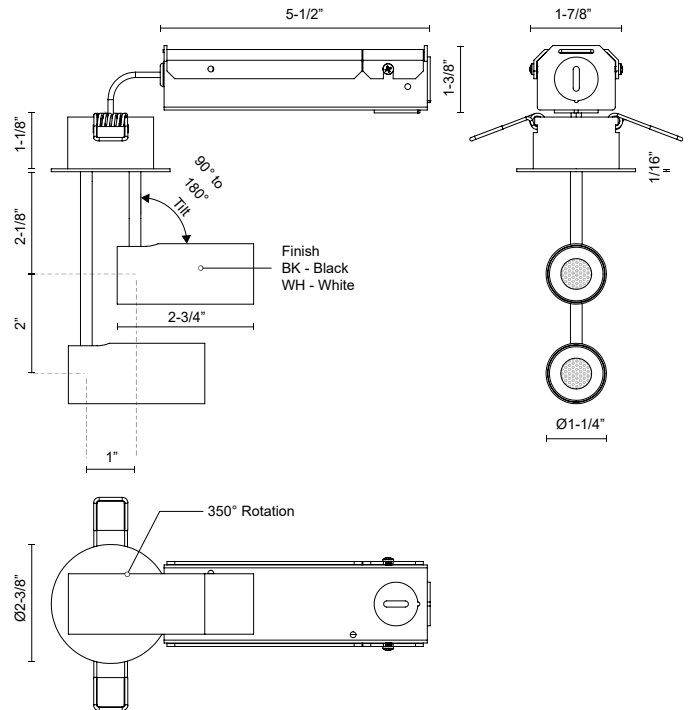

DOWNEY
SF15702
 FLUSH MOUNT

PROJECT

SF15702-BK
Black

SF15702-WH
White

SPECIFICATION DETAILS

* For custom options, consult factory for details.

Fixture Dimensions	D2-3/8" x H6-1/4"
Light Source	LED with DC Driver
Wattage	11W
Total Lumens	1050lm
Delivered Lumens	548lm
Voltage	120V
Color Temperature	3000K
CRI (Ra)	90CRI
Optional Color Temps	2700K - 5000K Available, Minimum Order Quantities Apply
LED Rated Life	50,000 hours
Diffuser Details	Clear Acrylic TIR Lens
Dimming	100% - 10%, TRIAC or ELV Dimmer (Not Included)
Location	Dry
Warranty	5 Years
CEC Title 24 JA8	Yes, JA8-19
Canopy Dimensions	D2-3/8" x H1/16"

DESCRIPTION

Recessed within the minute barrel of the quintessential adjustable lamp is a spot light assembly applied across the Downey line. By utilizing slim LED boards and recessed driver, the canopy scale is reduced to a fundamental trim plate and minimizes the visual footprint of the functional fixtures. Available in two petite cylindrical sizes and a single or multi-light configuration.