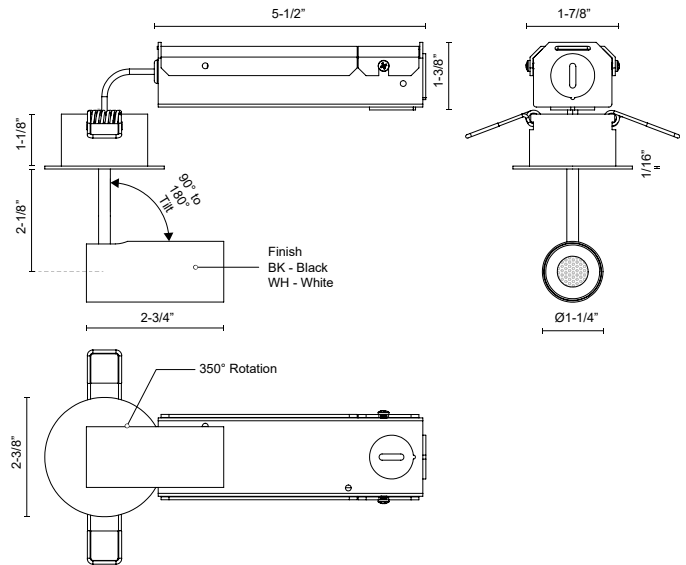

**DOWNEY**  
**SF15701**  
 FLUSH MOUNT

PROJECT

SF15701-WH  
White

SF15701-BK  
Black

**SPECIFICATION DETAILS**

\* For custom options, consult factory for details.

<b>Fixture Dimensions</b>	D2-3/8" x H4-1/4"
<b>Light Source</b>	LED with DC Driver
<b>Wattage</b>	7W
<b>Total Lumens</b>	510lm
<b>Delivered Lumens</b>	274lm
<b>Voltage</b>	120V
<b>Color Temperature</b>	3000K
<b>CRI (Ra)</b>	90CRI
<b>Optional Color Temps</b>	2700K - 5000K Available, Minimum Order Quantities Apply
<b>LED Rated Life</b>	50,000 hours
<b>Diffuser Details</b>	Clear Acrylic TIR Lens
<b>Dimming</b>	100% - 10%, TRIAC or ELV Dimmer (Not Included)
<b>Location</b>	Dry
<b>Warranty</b>	5 Years
<b>CEC Title 24 JA8</b>	Yes, JA8-19
<b>Canopy Dimensions</b>	D2-3/8" x H1/16"

**DESCRIPTION**

Recessed within the minute barrel of the quintessential adjustable lamp is a spot light assembly applied across the Downey line. By utilizing slim LED boards and recessed driver, the canopy scale is reduced to a fundamental trim plate and minimizes the visual footprint of the functional fixtures. Available in two petite cylindrical sizes and a single or multi-light configuration.